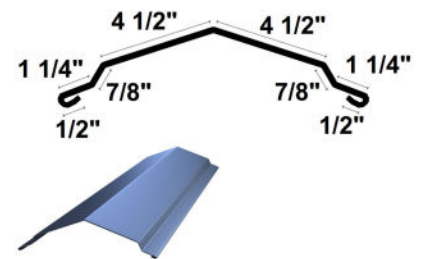

GBF
GAMBREL

HEDF5V
HIGH EAVE DRIP

JC5V
J CHANNEL

LF
L FLASHING

NEWF5V
NOTCHABLE ENDWALL

NRCF
NOTCHABLE RIDGE CAP

5V

RF5V
RAKE FLASHING

SSF
STUCCO STOP

STEPRCF
STEP RIDGE CAP

STF5V
SIDEWALL

TF
TRANSITION

VF
VALLEY

5V

VFH
HEMMED VALLEY