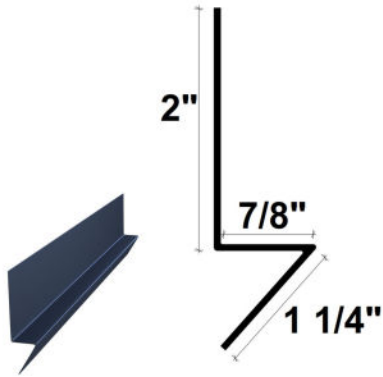

BDF
BASE DRIP