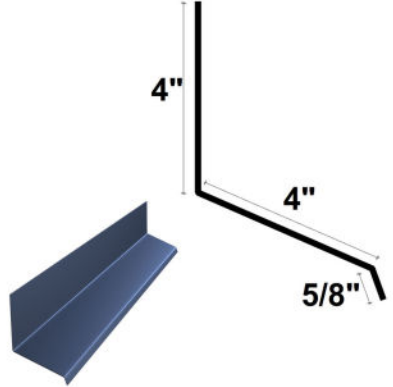

GBF
GAMBREL

HEDF5V
HIGH EAVE DRIP

JC5V
J CHANNEL

LF
L FLASHING

NEWF5V
NOTCHABLE ENDWALL

NRCF
NOTCHABLE RIDGE CAP

5V

RF5V
RAKE FLASHING