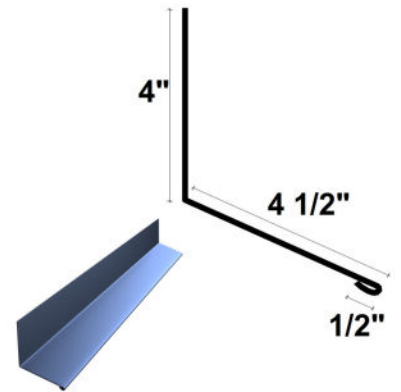

EWF5V
ENDWALL FLASHING