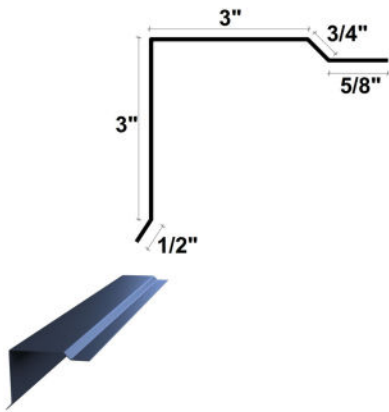

GBF
GAMBREL

HEDF5V
HIGH EAVE DRIP

JC5V
J CHANNEL

LF
L FLASHING

NEWF5V
NOTCHABLE ENDWALL

NRCF
NOTCHABLE RIDGE CAP

5V

RF5V
RAKE FLASHING