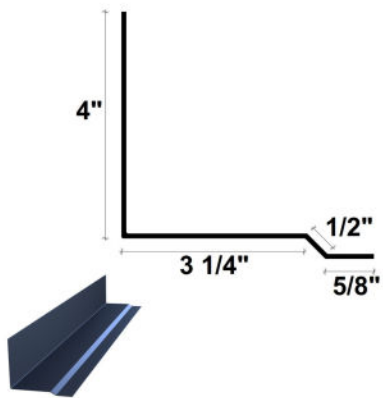

STF5V
SIDEWALL