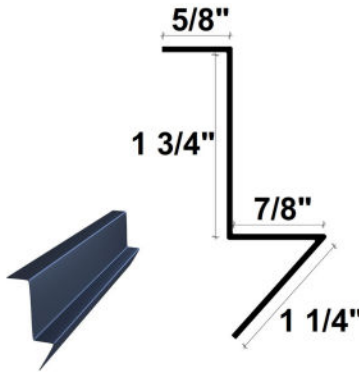

BDRF
BASE DRIP REGLET