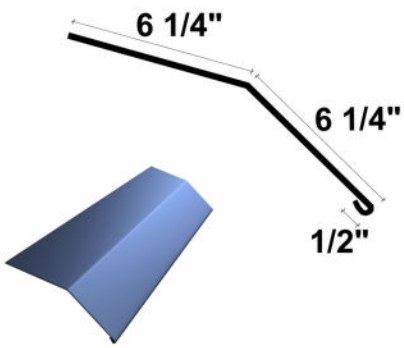

GBF
GAMBREL

HEDF5V
HIGH EAVE DRIP

JC5V
J CHANNEL

LF
L FLASHING

NEWF5V
NOTCHABLE ENDWALL

NRCF
NOTCHABLE RIDGE CAP

5V

RF5V
RAKE FLASHING