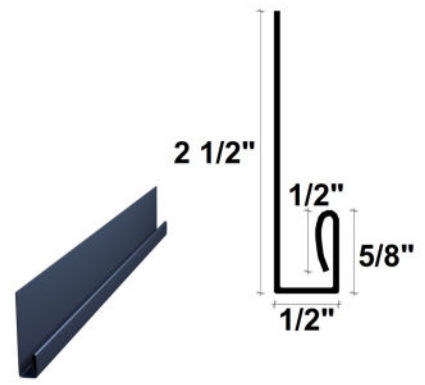

GBF
GAMBREL

HEDF5V
HIGH EAVE DRIP

JC5V
J CHANNEL

LF
L FLASHING

NEWF5V
NOTCHABLE ENDWALL

NRCF
NOTCHABLE RIDGE CAP

5V

RF5V
RAKE FLASHING