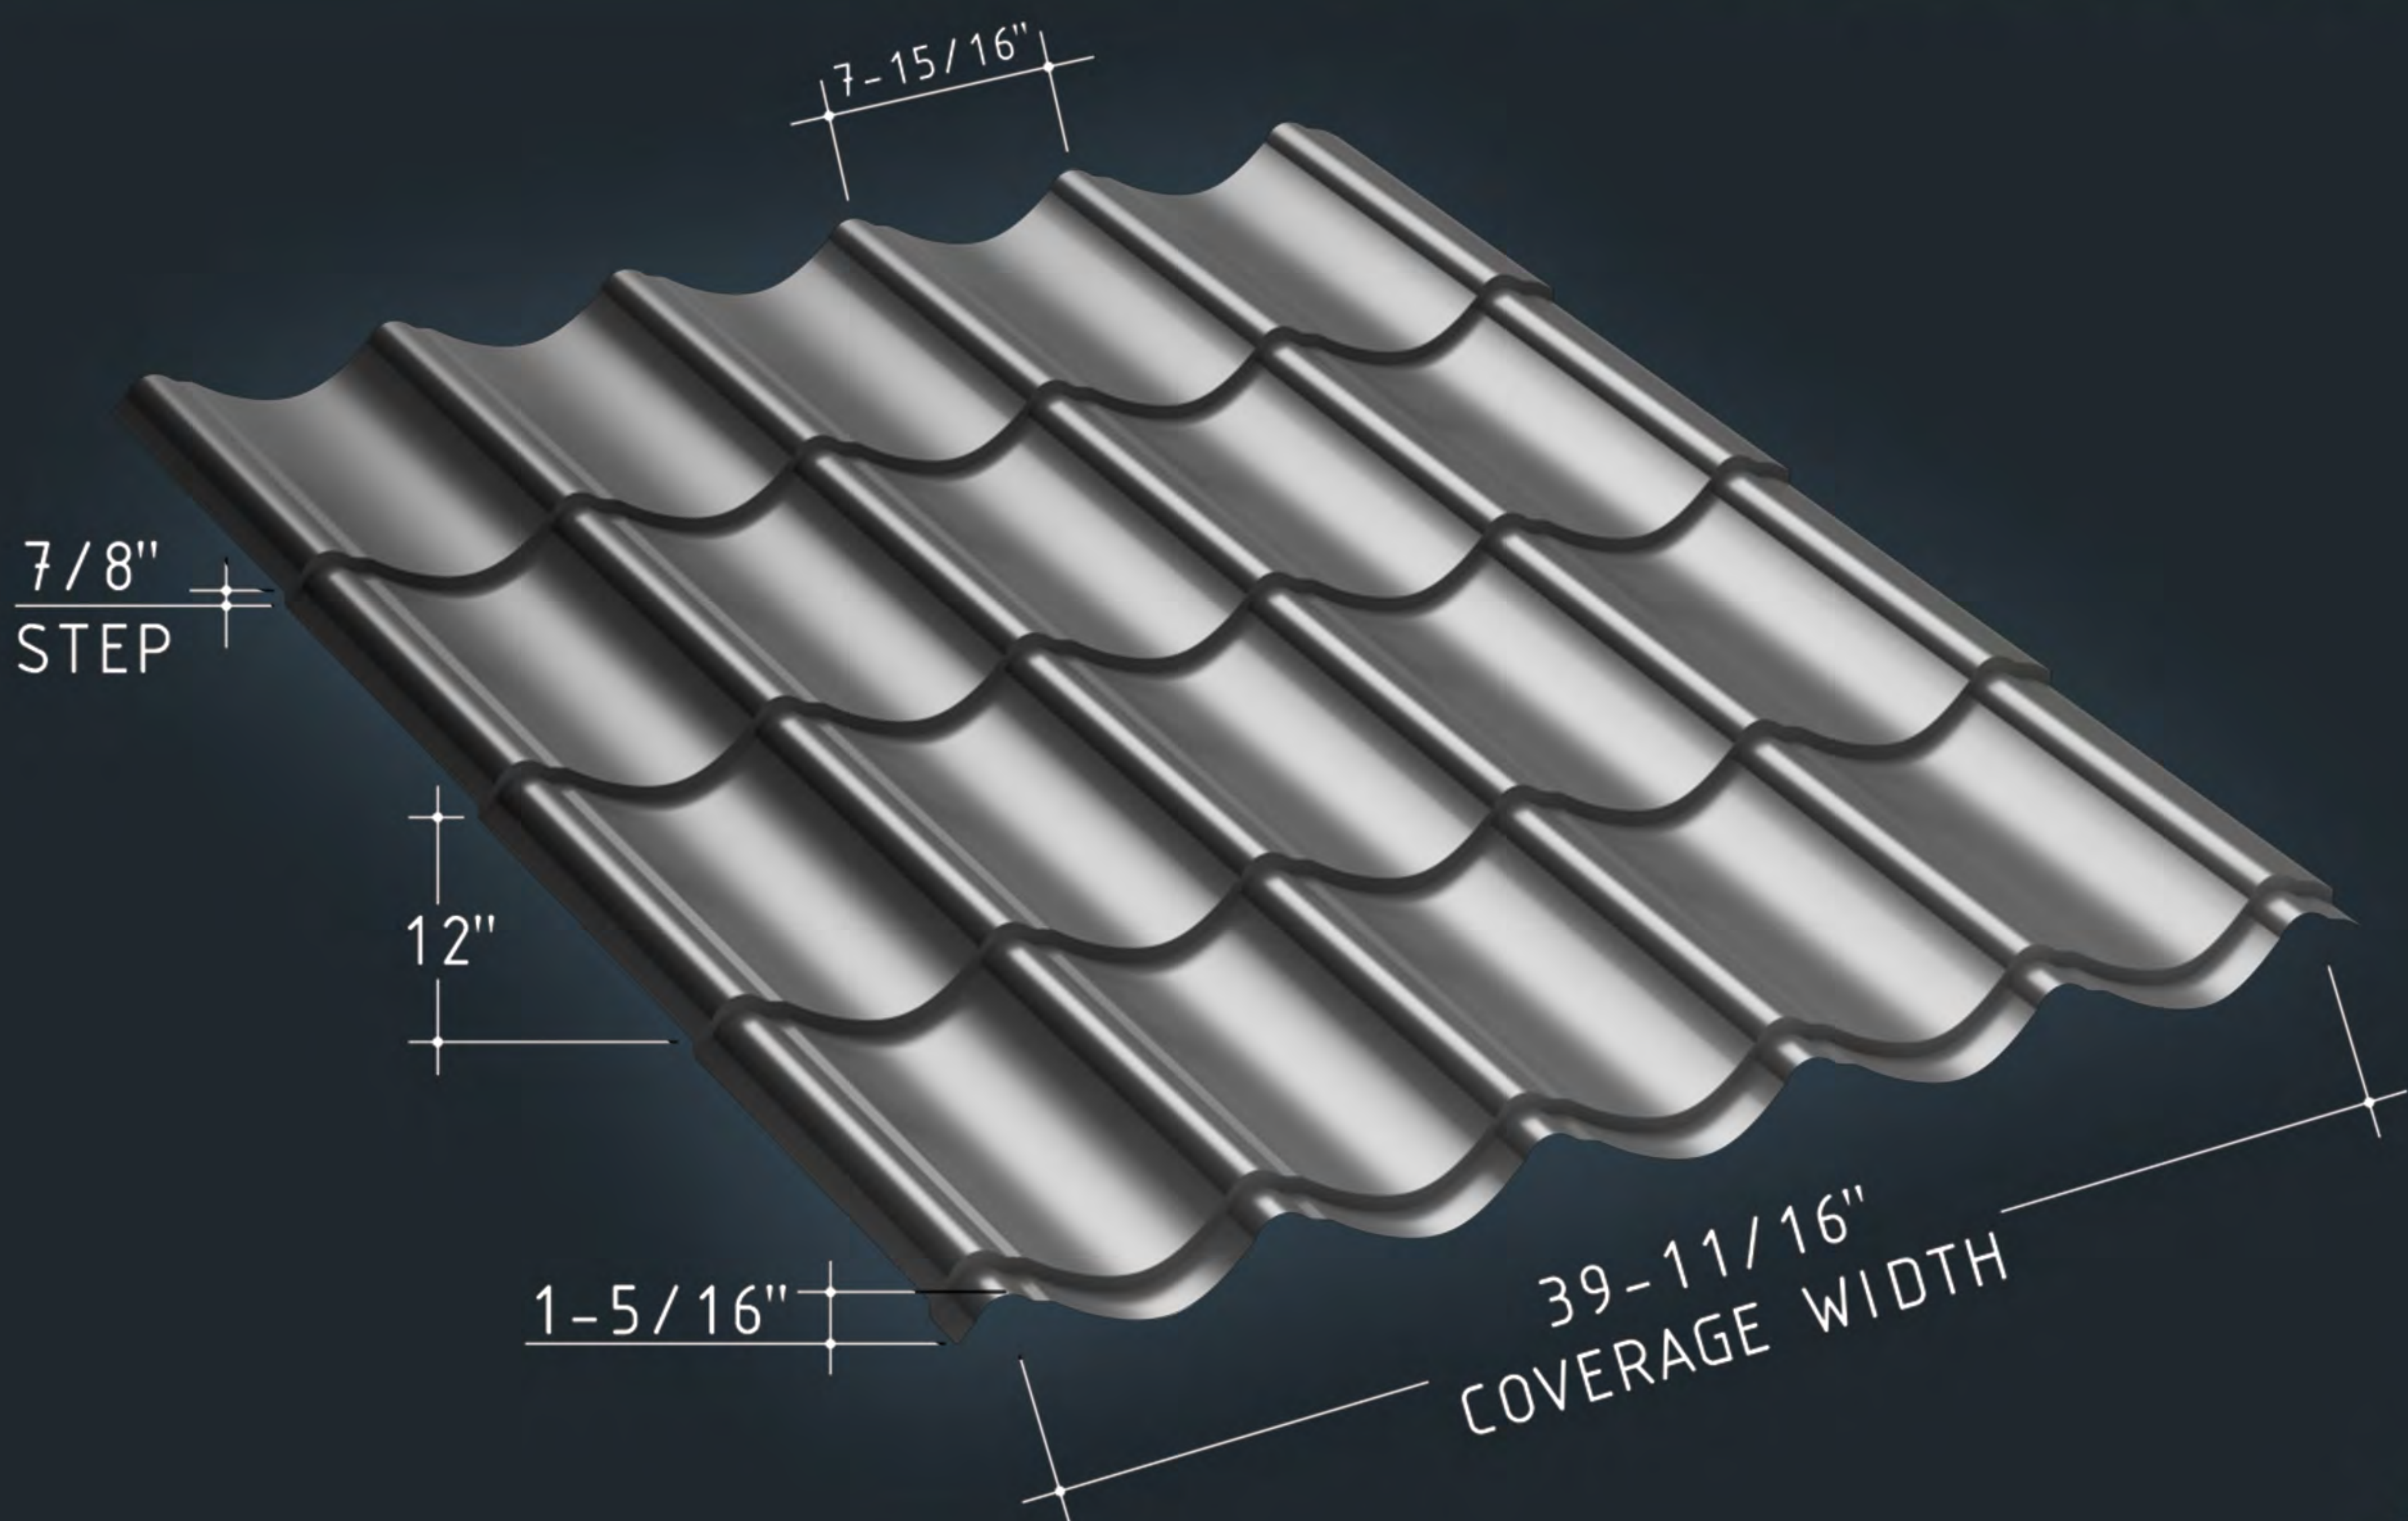

WAVE TILE
Exposed Fastener

WAVE TILE

Panel Specifications

Material: 24Ga., 26Ga., .032 Alum

Coverage: 39 11/16"

Substrates: 15/32" CDX (min.)

Warranty: AZ-50 Galvalume (painted) 35-40 year paint finish warranty
AZ-55 Galvalume -- 25 year mill finish warranty

Slope: Min. 3/12

Approvals: FL Product Approval No. 41929

SCAN FOR
COLOR CHART