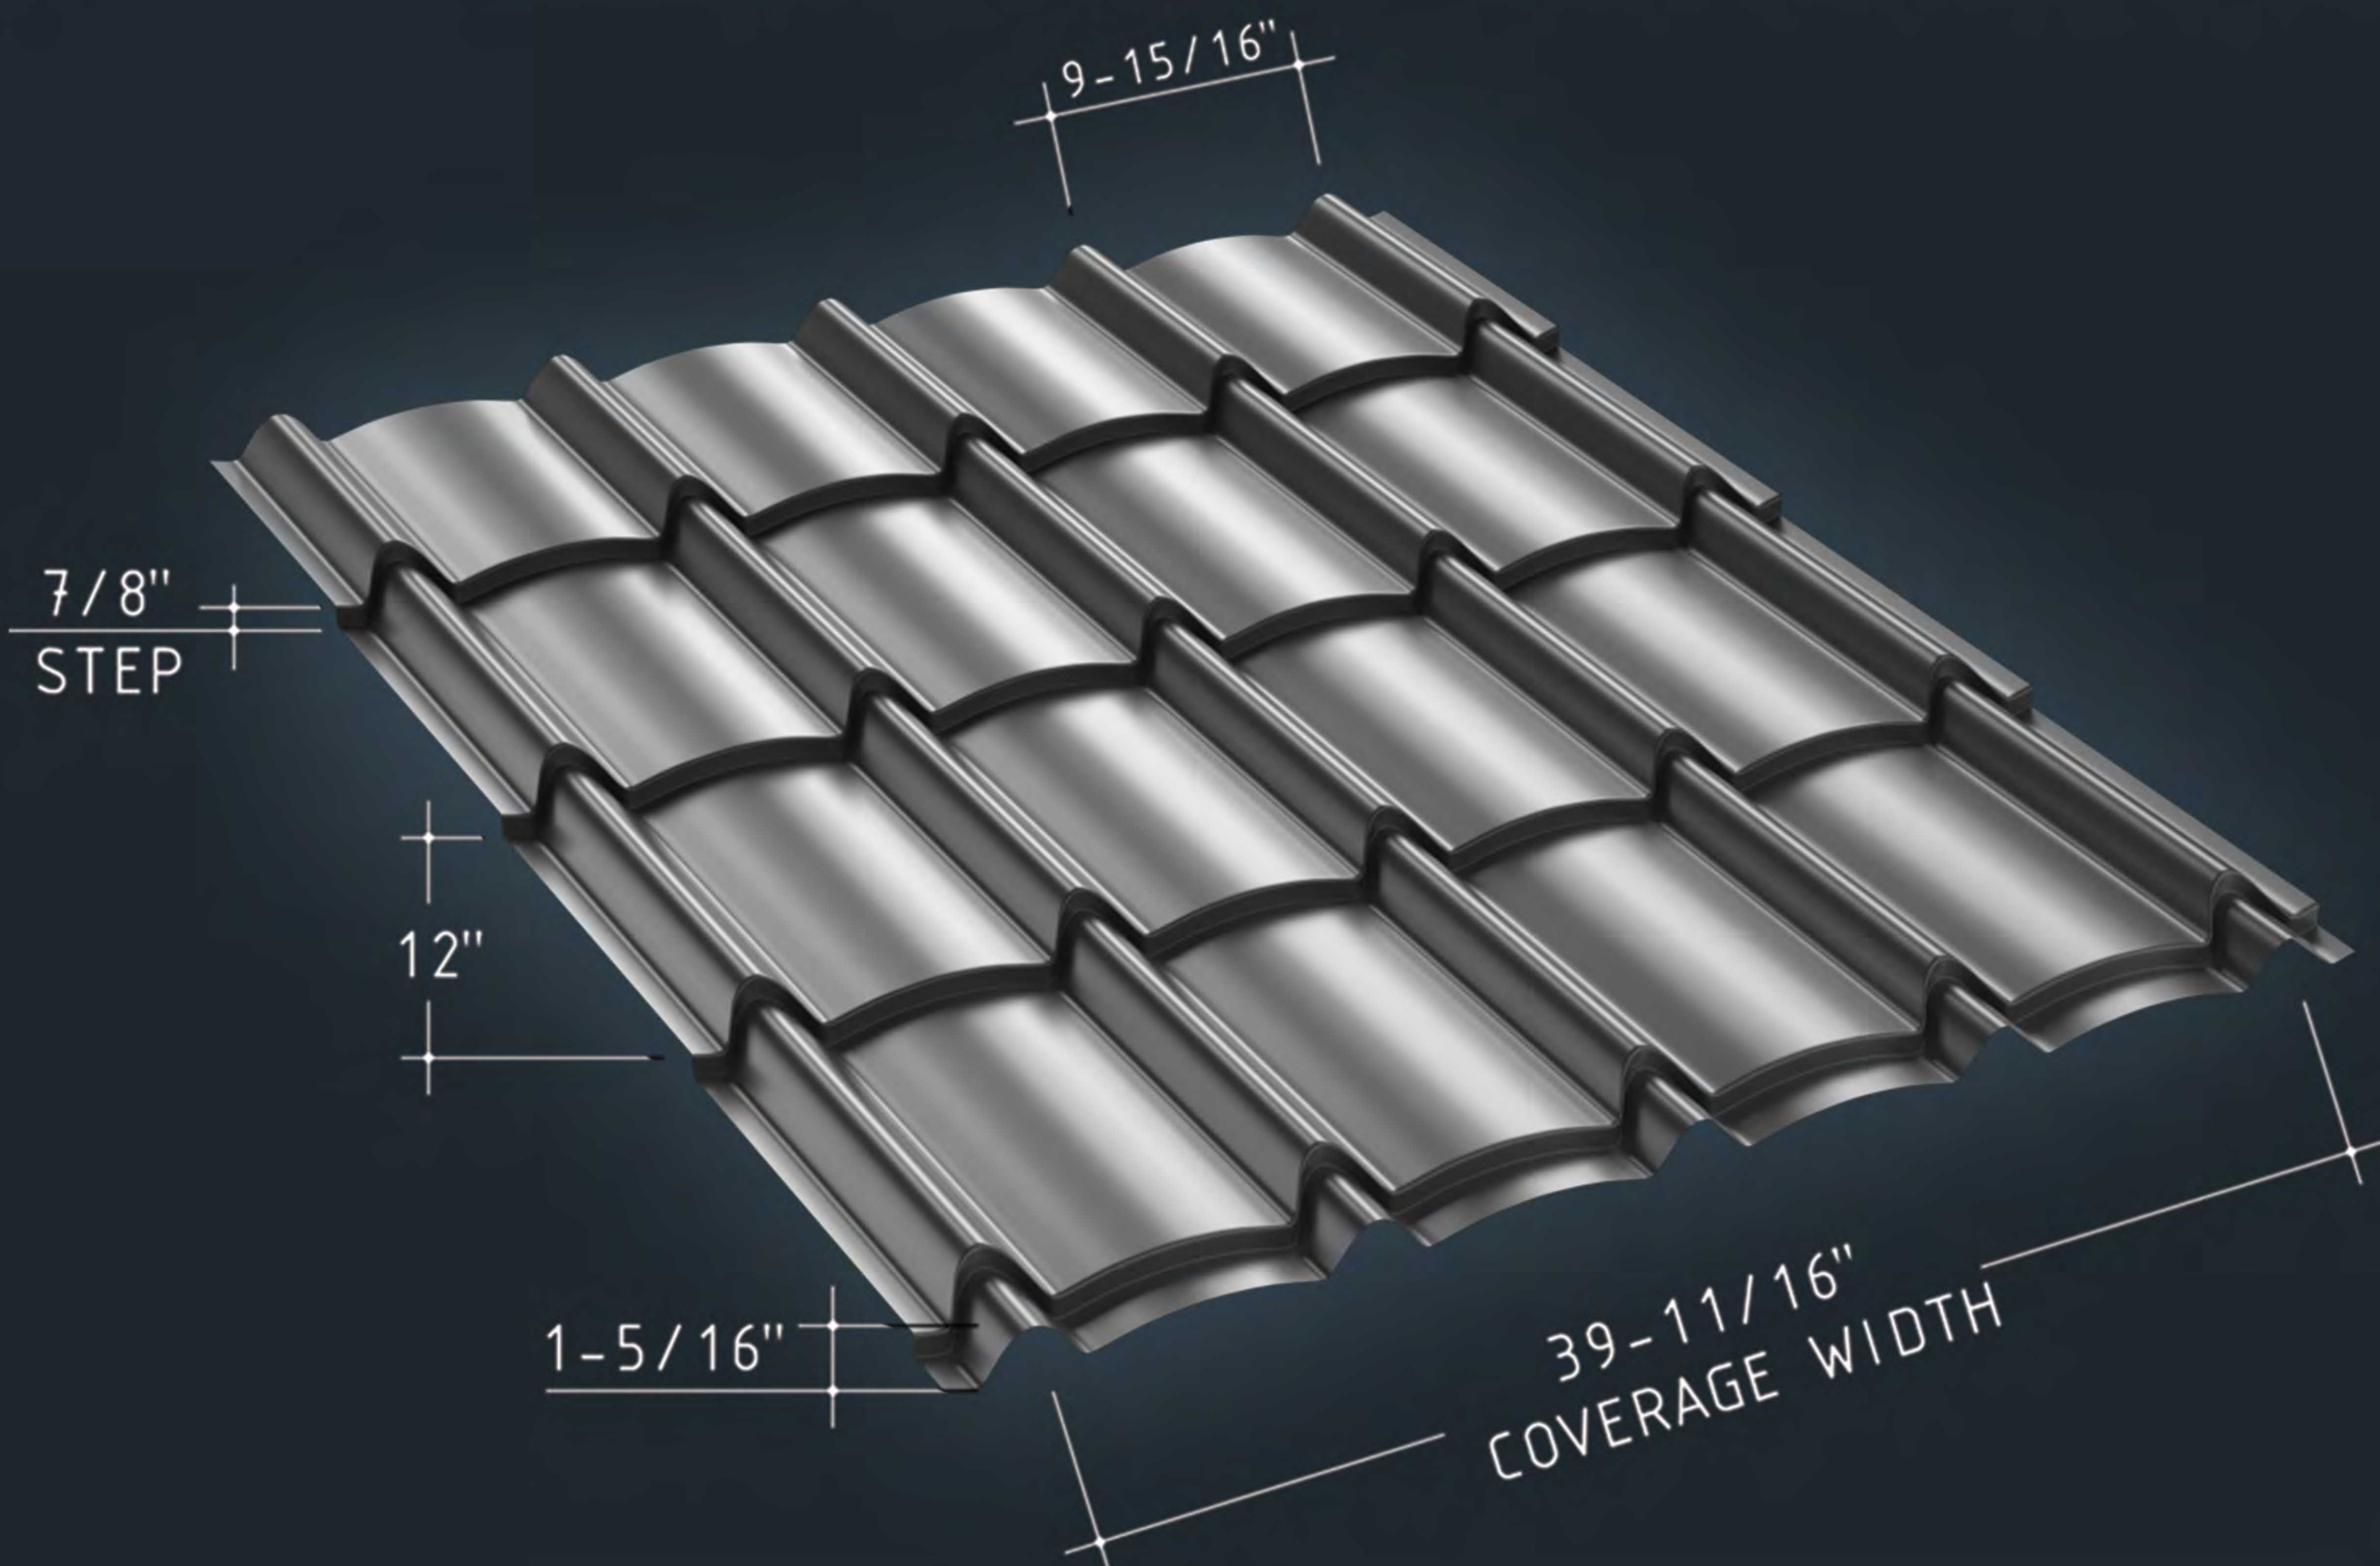

UNIVERSAL TILE
Exposed Fastener

UNIVERSAL TILE

Panel Specifications

Material: 24Ga., 26Ga., .032 Alum

Coverage: 39 11/16"

Substrates: 15/32" CDX (min.)

Warranty: AZ-50 Galvalume (painted) 35-40 year paint finish warranty
AZ-55 Galvalume -- 25 year mill finish warranty

Slope: Min. 3/12

Approvals: FL Product Approval No. 41929

SCAN FOR
COLOR CHART