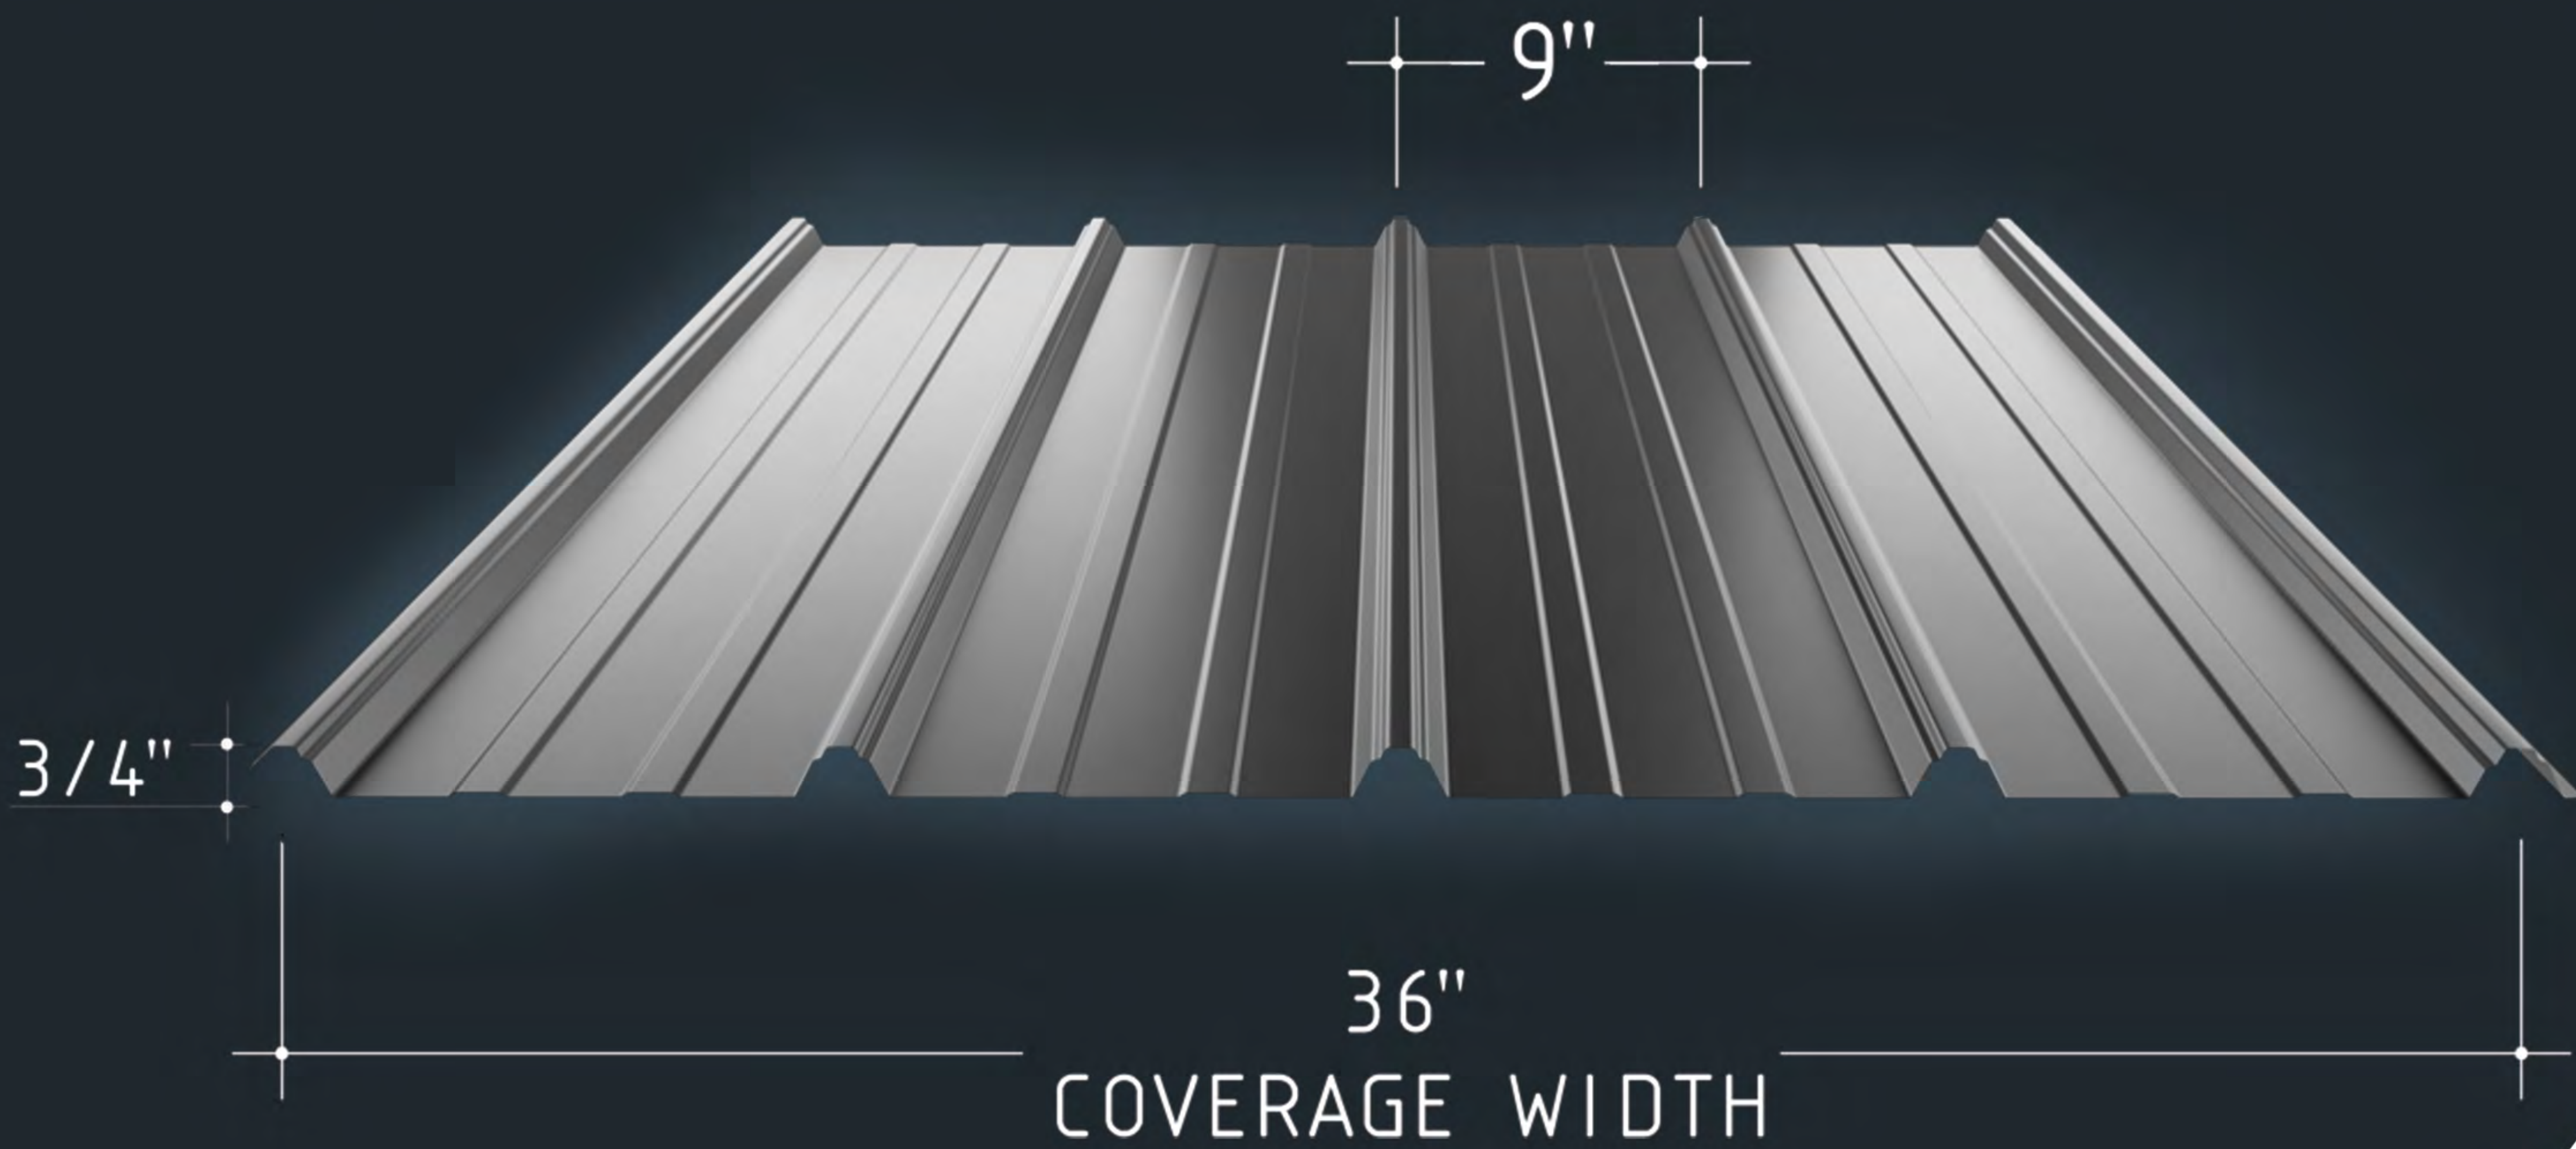

**TUFF RIB**  
Exposed Fastener

## Panel Specifications

**Material:** 26Ga., 29Ga.

**Coverage:** 36"

**Substrates:** 15/32" CDX (min.)

**Warranty:** AZ-50 Galvalume (painted) 35-40 year paint finish warranty  
AZ-55 Galvalume -- 25 year mill finish warranty

**Slope:** Min. 3/12

**Approvals:** FL Product Approval No. 41929

SCAN FOR  
COLOR CHART