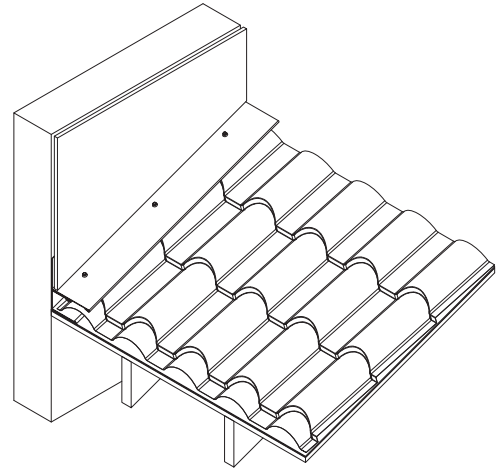

Sidewall Trim Section
Scale 3"=1'

Isometric View

942 Blanche Street
Jacksonville, FL 32204
(904)799-6499

This Page contains general application details.
Actual Installation may require additional items
based on good roofing practices

Description: Barrel Tile
Sidewall Trim Detail