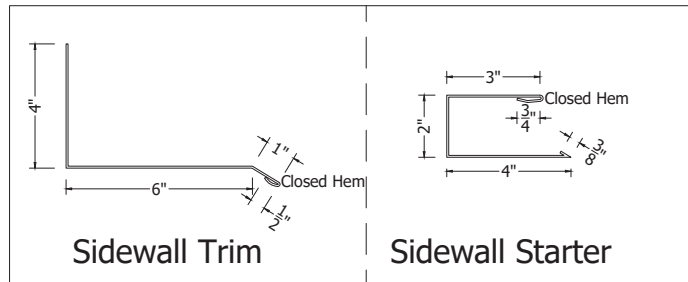

Sidewall Trim Section
Scale 3"=1'

Isometric View

942 Blanche Street
Jacksonville, FL 32204
(904)799-6499

This Page contains general application details.
Actual Installation may require additional items
based on good roofing practices

Description: Barrel Tile
Sidewall Trim Detail