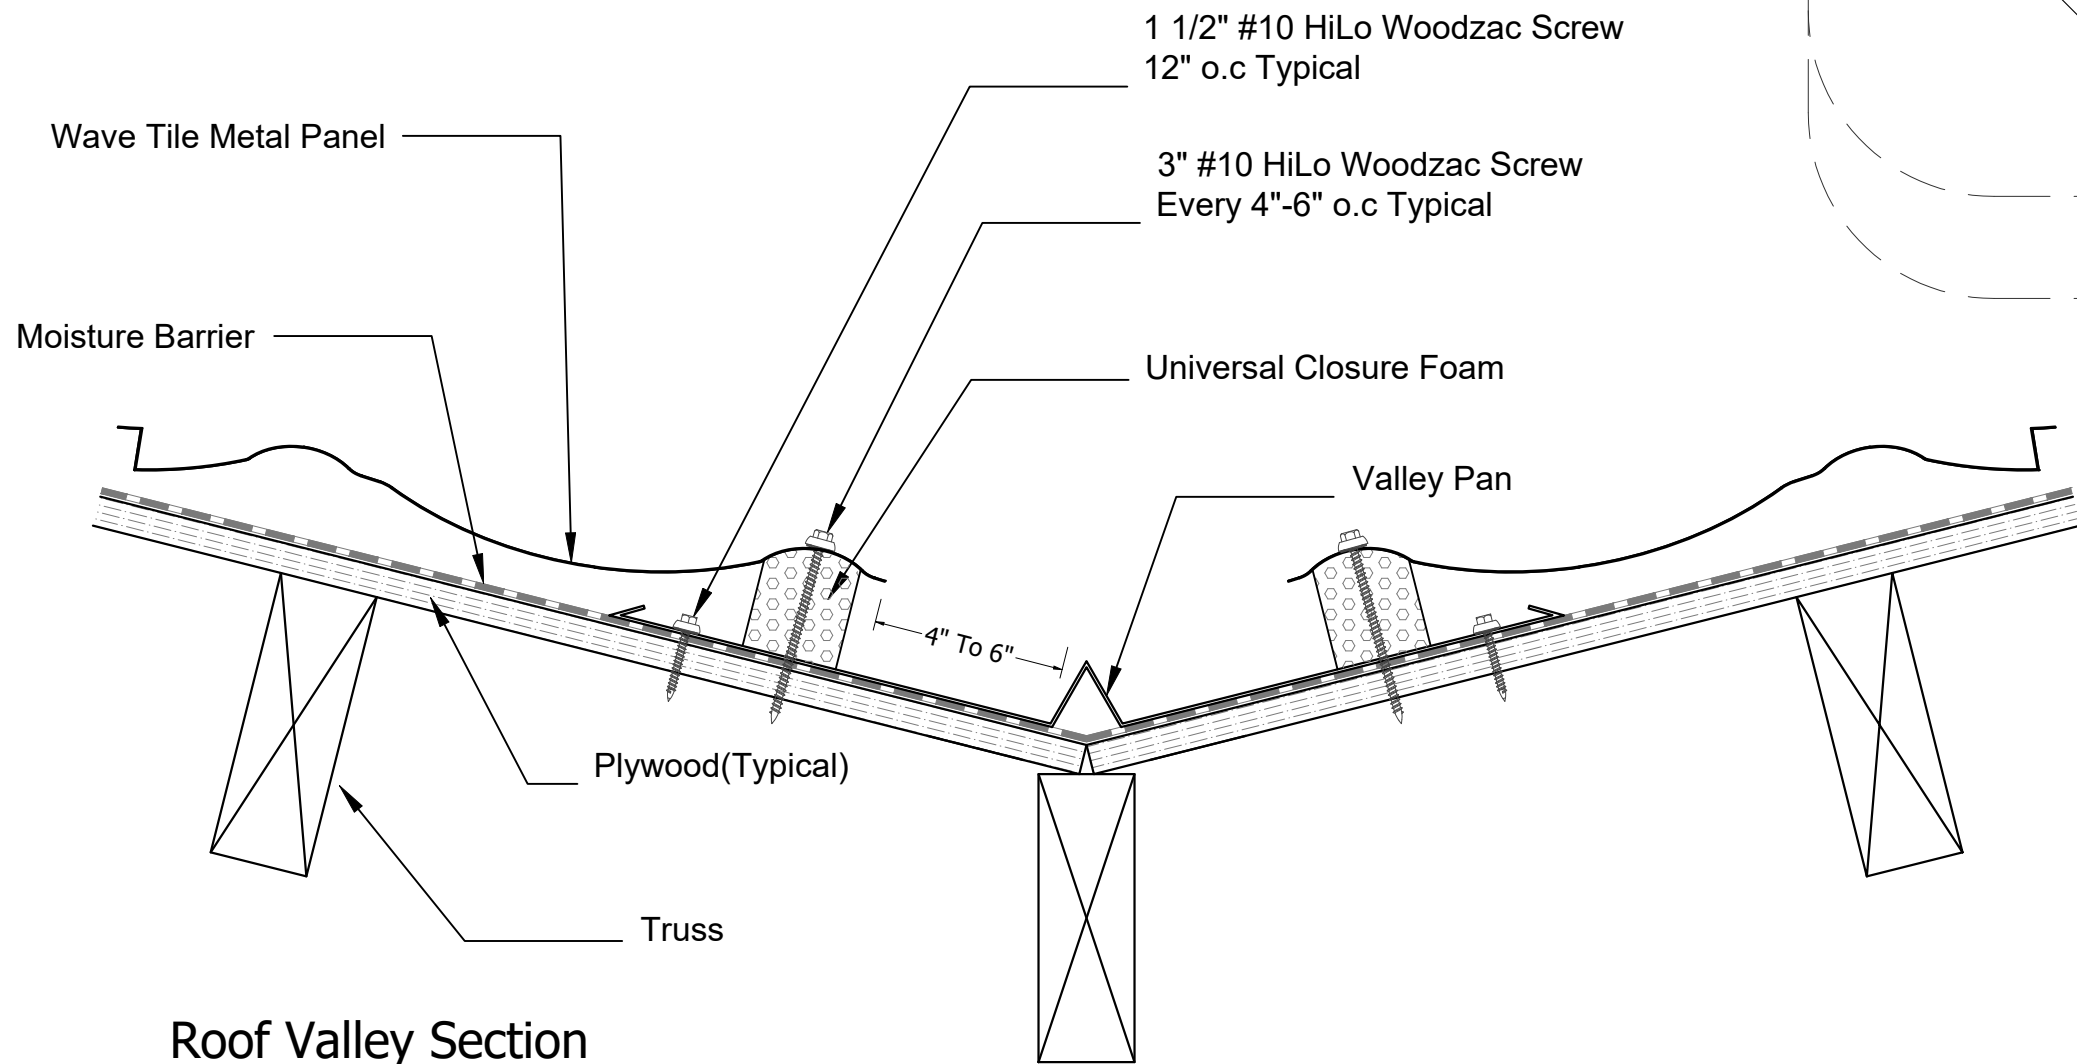

Isometric View

942 Blanche Street
 Jacksonville, FL 32204
 (904)799-6499

This Page contains general application details.
 Actual Installation may require additional items
 based on good roofing practices

Description: Wave Tile
 Valley Flashing Detail