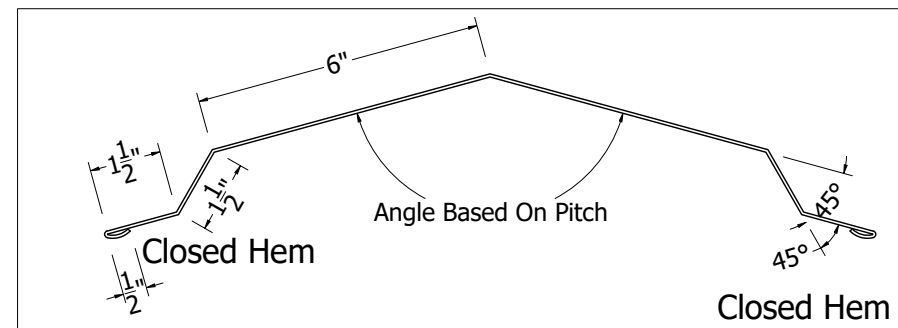

Isometric View

Step Ridge Cap Detail

942 Blanche Street  
Jacksonville, FL 32204  
(904)799-6499

This Page contains general application details.  
Actual Installation may require additional items  
based on good roofing practices

Description: Wave Tile  
Step Cap detail