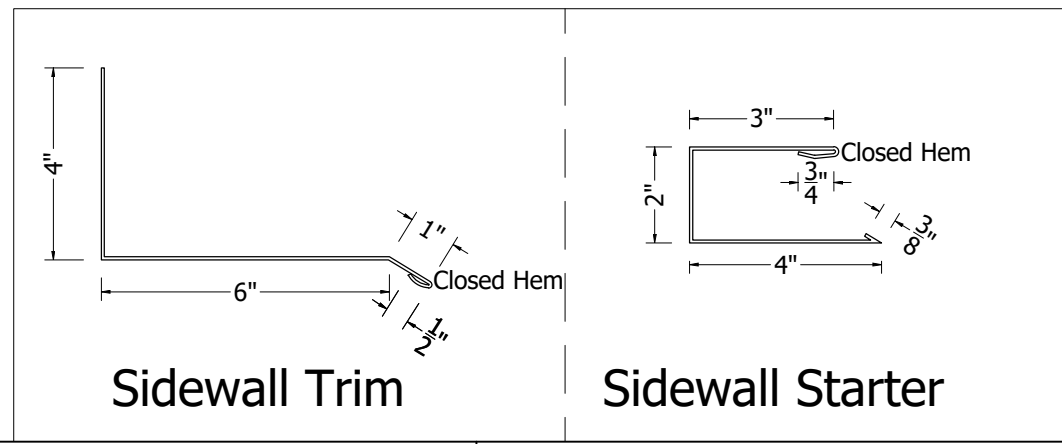

Sidewall Trim Section  
Scale 3"=1'

Isometric View

Sidewall Trim

Sidewall Starter

942 Blanche Street  
Jacksonville, FL 32204  
(904)799-6499

This Page contains general application details.  
Actual Installation may require additional items  
based on good roofing practices

Description: Wave Tile  
Sidewall Trim Detail