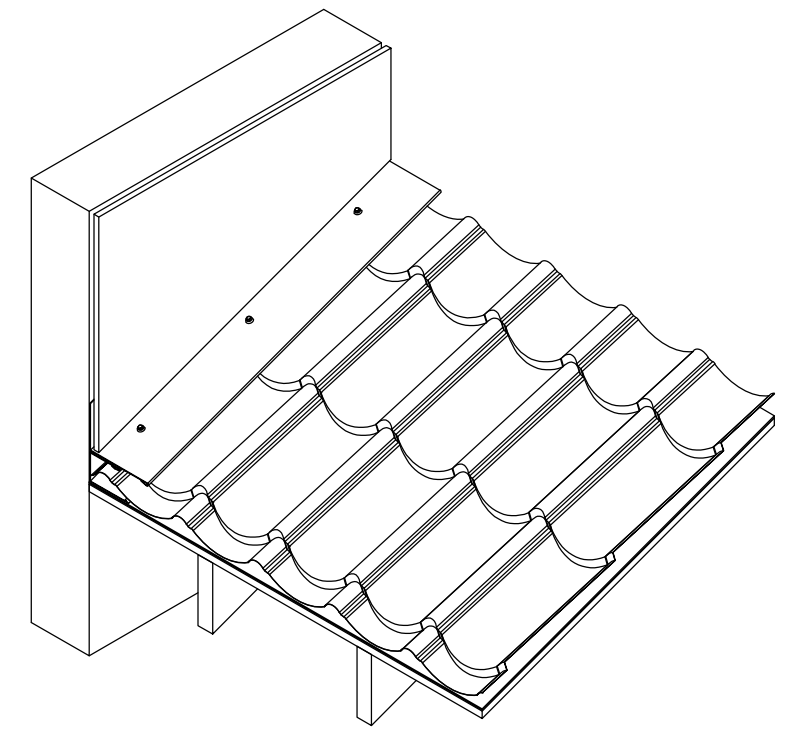

Sidewall Trim Section  
Scale 3"=1'

Isometric View

Sidewall Trim

Sidewall Starter

942 Blanche Street  
Jacksonville, FL 32204  
(904)799-6499

This Page contains general application details.  
Actual Installation may require additional items  
based on good roofing practices

Description: Wave Tile  
Sidewall Trim Detail