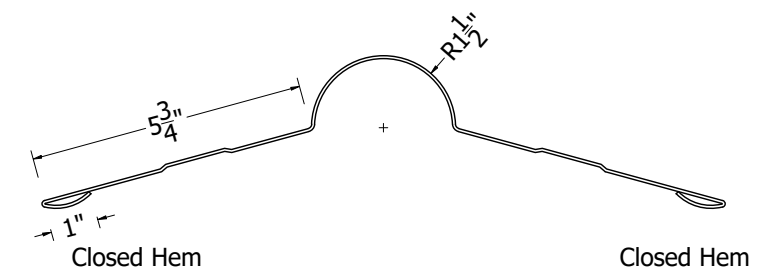

Isometric View

Outside Closure Foam

Rolled Ridge Cap Detail

942 Blanche Street  
 Jacksonville, FL 32204  
 (904)799-6499

This Page contains general application details.  
 Actual Installation may require additional items  
 based on good roofing practices

Description: Wave Tile  
 Rolled Ridge Cap Detail