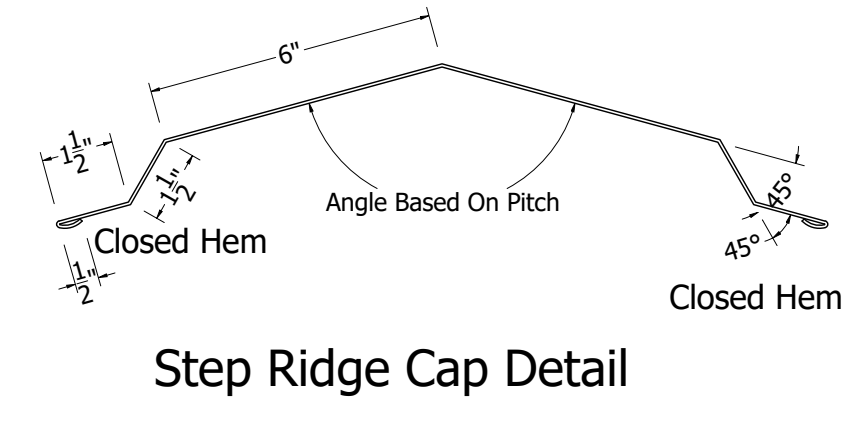

Roof Ridge Section
Scale 3"=1'

Isometric View

Formed Ridge Cap Detail

EZ Vent-N-Closure

Step Ridge Cap Detail

942 Blanche Street
Jacksonville, FL 32204
(904)799-6499

This Page contains general application details.
Actual Installation may require additional items
based on good roofing practices

Description: Wave Tile
Ridge Ventilation