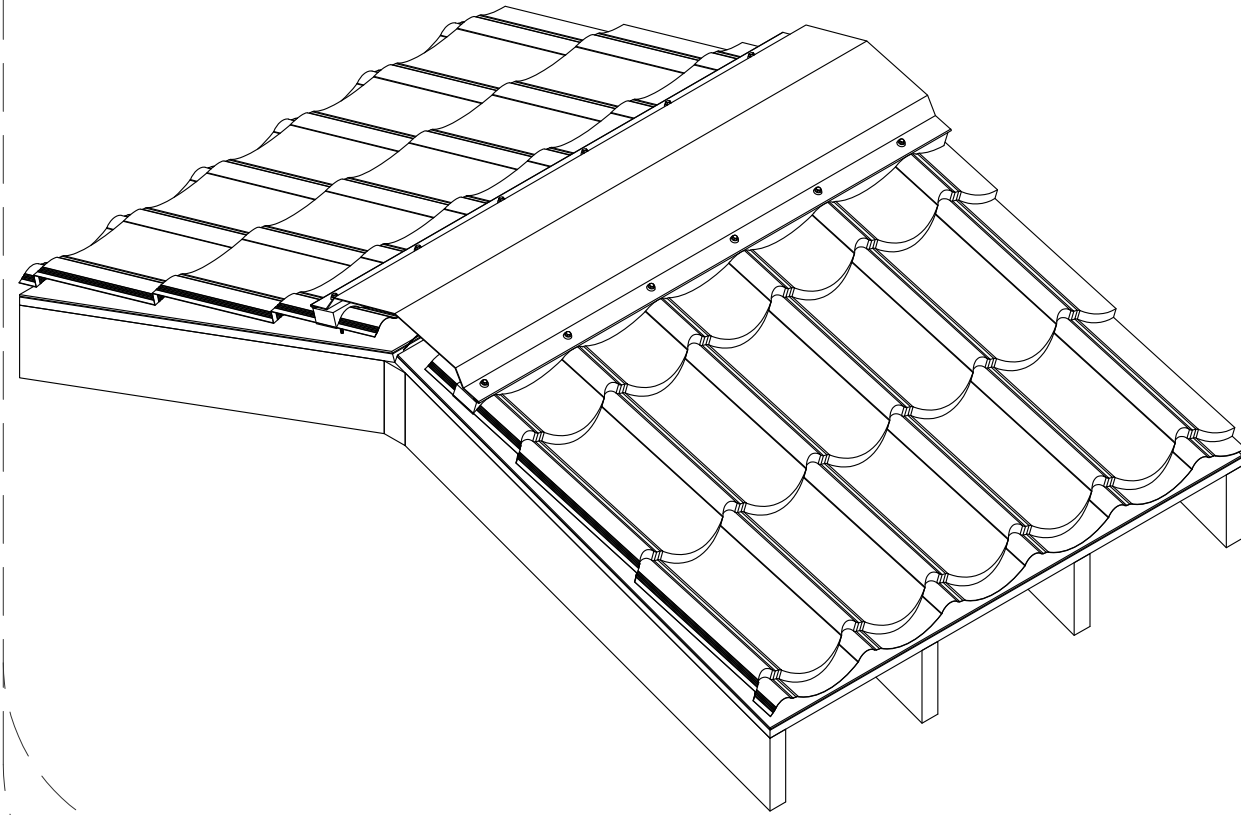

Roof Ridge Section
Scale 3"=1'

Isometric View

Formed Ridge Cap Detail

EZ Vent-N-Closure

Step Ridge Cap Detail

942 Blanche Street
Jacksonville, FL 32204
(904)799-6499

This Page contains general application details.
Actual Installation may require additional items
based on good roofing practices

Description: Wave Tile
Ridge Ventilation