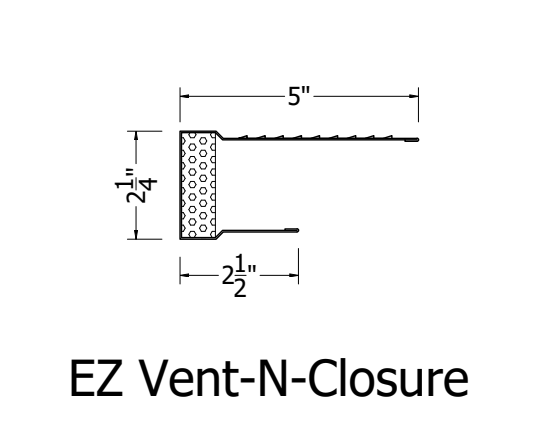

Roof Ridge Section
Scale 3"=1'

Isometric View

Formed Ridge Cap Detail

EZ Vent-N-Closure

Step Ridge Cap Detail

942 Blanche Street
Jacksonville, FL 32204
(904)799-6499

This Page contains general application details.
Actual Installation may require additional items
based on good roofing practices

Description: Wave Tile
Ridge Ventilation