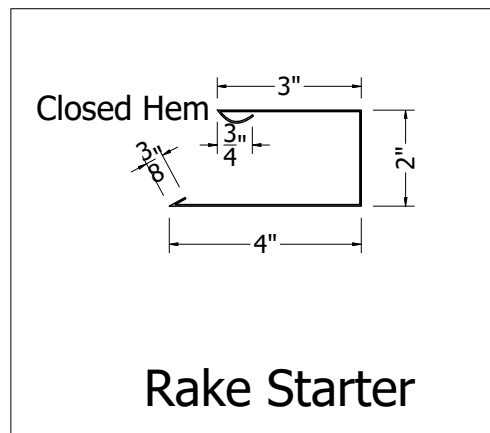

Isometric View

Rake Trim W/ Starter Section  
Scale 3"=1'

Rake Starter

Rake Trim Detail

942 Blanche Street  
Jacksonville, FL 32204  
(904)799-6499

This Page contains general application details.  
Actual Installation may require additional items  
based on good roofing practices

Description: Wave Tile  
Rake Trim W/ Starter Detail