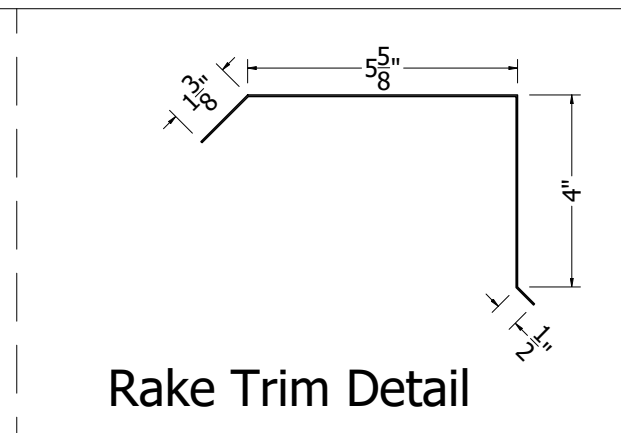

Isometric View

Rake Trim W/ Starter Section  
Scale 3"=1'

Rake Starter

Rake Trim Detail

942 Blanche Street  
Jacksonville, FL 32204  
(904)799-6499

This Page contains general application details.  
Actual Installation may require additional items  
based on good roofing practices

Description: Wave Tile  
Rake Trim W/ Starter Detail