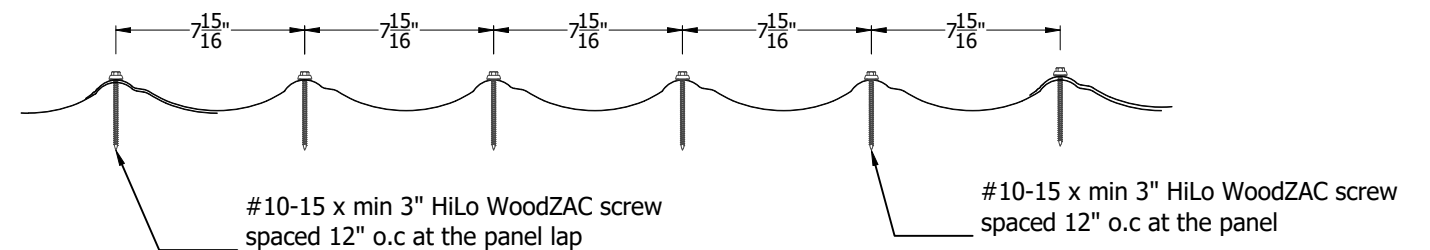

Fastening Pattern For HVHZ Construction

942 Blanche Street
Jacksonville, FL 32204
(904)799-6499

This Page contains general application details.
Actual Installation may require additional items
based on good roofing practices

Description: Wave Tile
Panel Screw Information