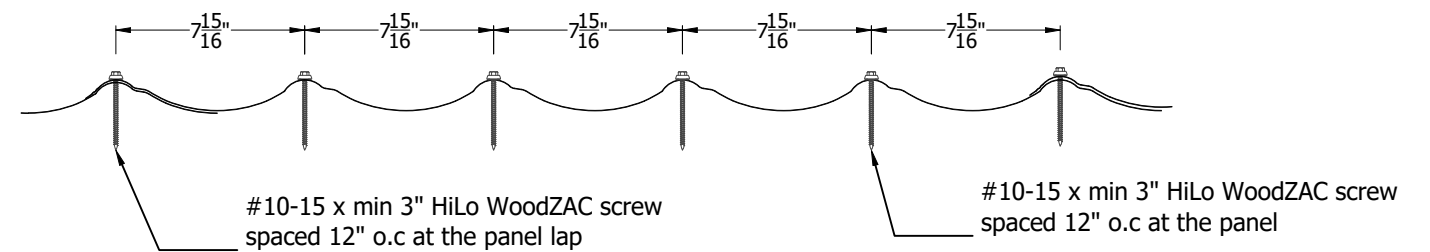

Fastening Pattern For HVHZ Construction

942 Blanche Street
Jacksonville, FL 32204
(904)799-6499

This Page contains general application details.
Actual Installation may require additional items
based on good roofing practices

Description: Wave Tile
Panel Screw Information