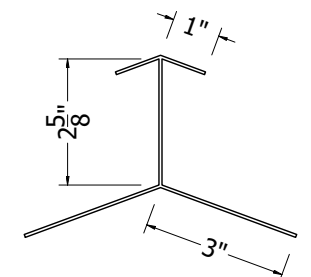

Isometric View

* Note: Must Install Hip Trim At All Hip To Ridge Connections
Hip Trim Flashing Are 4' Long

Hip Trim

942 Blanche Street
Jacksonville, FL 32204
(904)799-6499

This Page contains general application details.
Actual Installation may require additional items
based on good roofing practices

Description: Wave Tile
Hip To Ridge Connection Detail