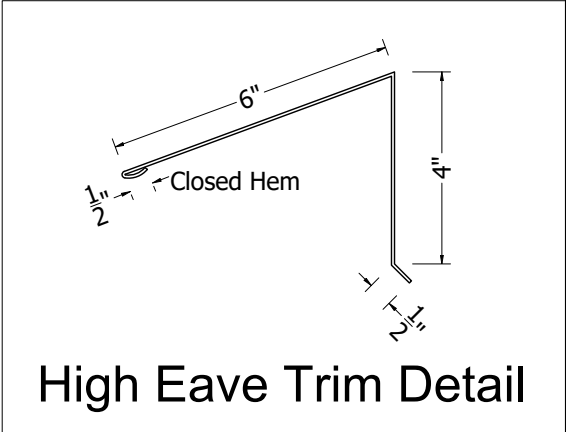

High Eave Trim Section  
Scale 3"=1'

High Eave Trim Detail

942 Blanche Street  
Jacksonville, FL 32204  
(904)799-6499

This Page contains general application details.  
Actual Installation may require additional items  
based on good roofing practices

Description: Wave Tile  
High Eave Trim Flashing