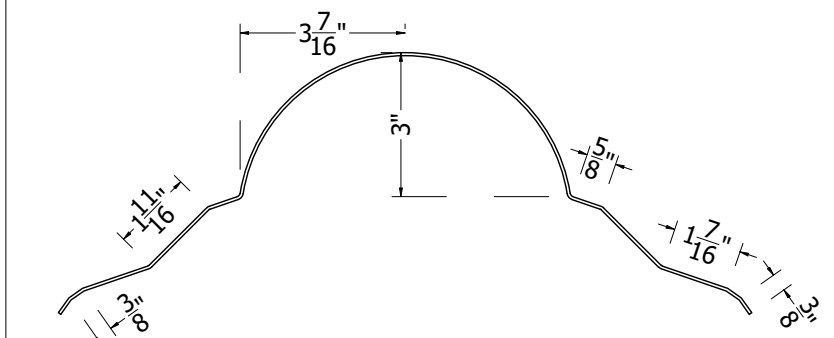

Isometric View

Formed Ridge Cap Detail

942 Blanche Street
Jacksonville, FL 32204
(904)799-6499

This Page contains general application details.
Actual Installation may require additional items
based on good roofing practices

Description: Wave Tile
Formed Cap detail