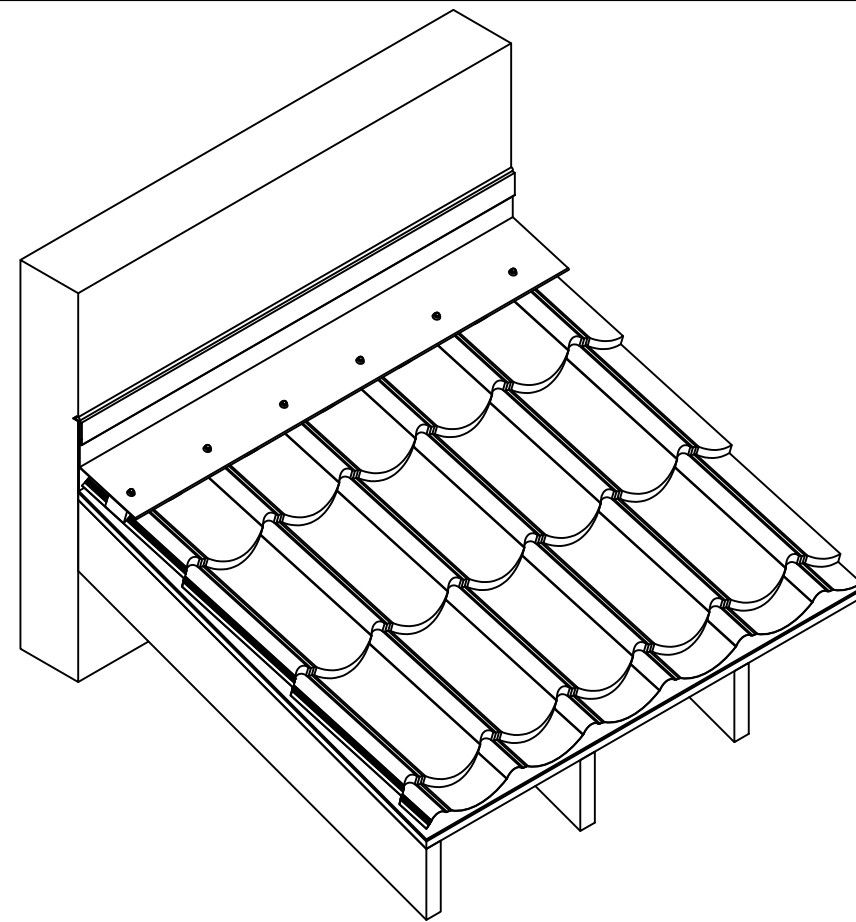

Reglet Flashing Detail
Scale 3"=1'

Isometric View

Outside Closure Foam

Closed Hem

Reglet Flashing

Open Hem

End Wall Trim Detail

942 Blanche Street
Jacksonville, FL 32204
(904)799-6499

This Page contains general application details.
Actual Installation may require additional items
based on good roofing practices

Description: Wave Tile
Endwall Reglet Flashing Detail