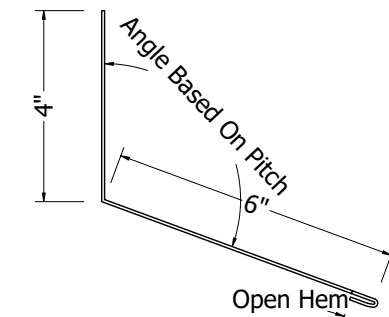

Reglet Flashing Detail
Scale 3"=1'

Isometric View

Outside Closure Foam

Closed Hem

Reglet Flashing

Open Hem

End Wall Trim Detail

942 Blanche Street
Jacksonville, FL 32204
(904)799-6499

This Page contains general application details.
Actual Installation may require additional items
based on good roofing practices

Description: Wave Tile
Endwall Reglet Flashing Detail