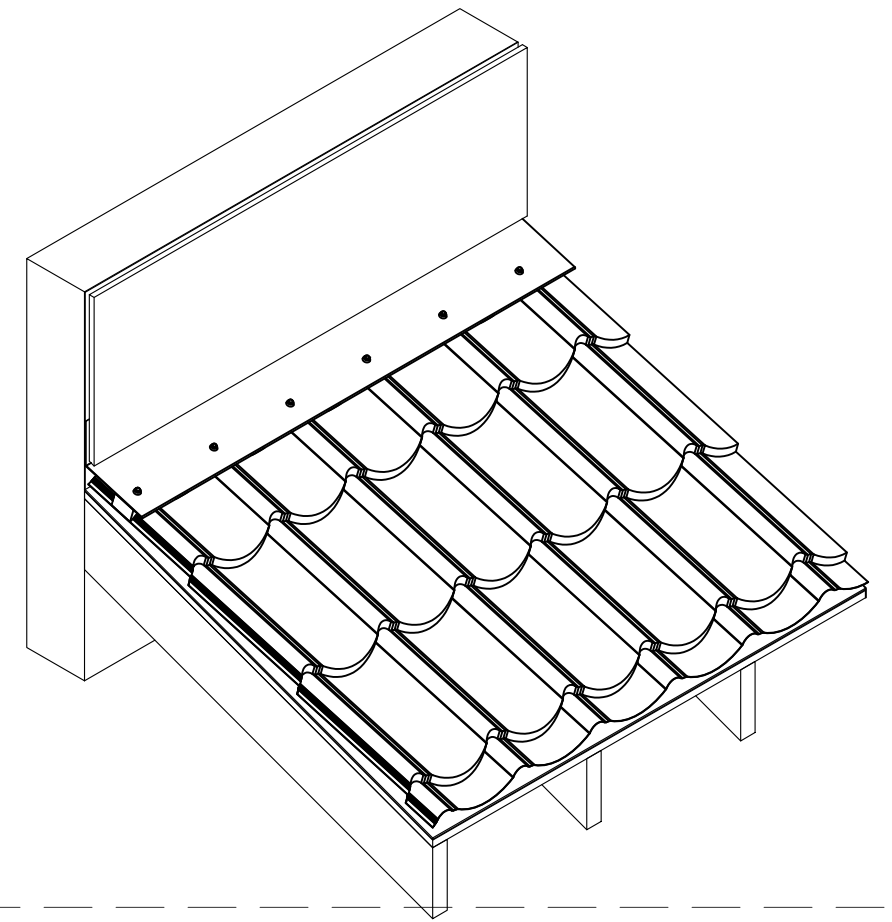

End Wall Section  
Scale 3"=1'

Isometric View

Outside Closure Foam

End Wall Trim Detail

942 Blanche Street  
Jacksonville, FL 32204  
(904)799-6499

This Page contains general application details.  
Actual Installation may require additional items  
based on good roofing practices

Description: Wave Tile  
End Wall Trim Flashing