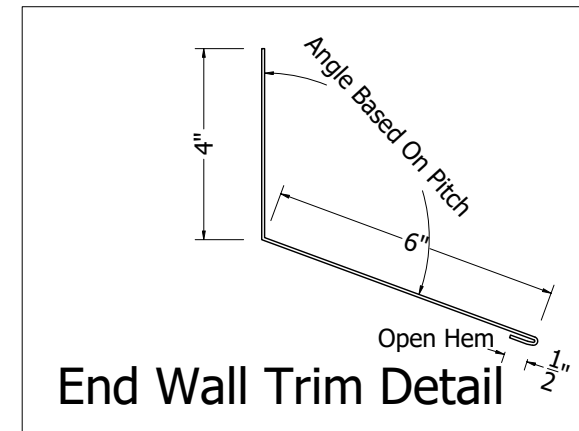

End Wall Section  
Scale 3"=1'

Isometric View

Outside Closure Foam

End Wall Trim Detail

942 Blanche Street  
Jacksonville, FL 32204  
(904)799-6499

This Page contains general application details.  
Actual Installation may require additional items  
based on good roofing practices

Description: Wave Tile  
End Wall Trim Flashing