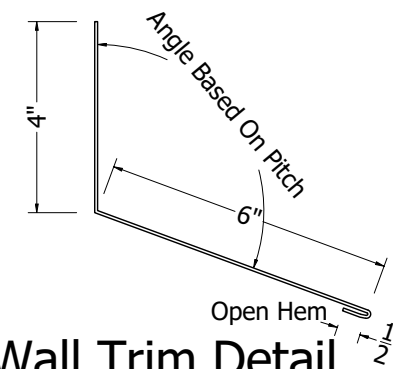

Counter Flashing Section
Scale 3"=1'

Isometric View

Outside Closure Foam

Counter Flashing

End Wall Trim Detail

942 Blanche Street
Jacksonville, FL 32204
(904)799-6499

This Page contains general application details.
Actual Installation may require additional items
based on good roofing practices