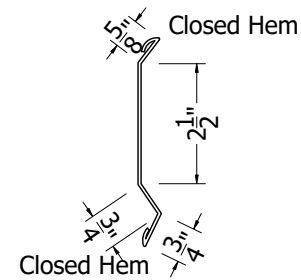

Counter Flashing Section
Scale 3"=1'

Isometric View

Outside Closure Foam

Counter Flashing

End Wall Trim Detail

942 Blanche Street
Jacksonville, FL 32204
(904)799-6499

This Page contains general application details.
Actual Installation may require additional items
based on good roofing practices

Description: Wave Tile
Counter Flashing Detail