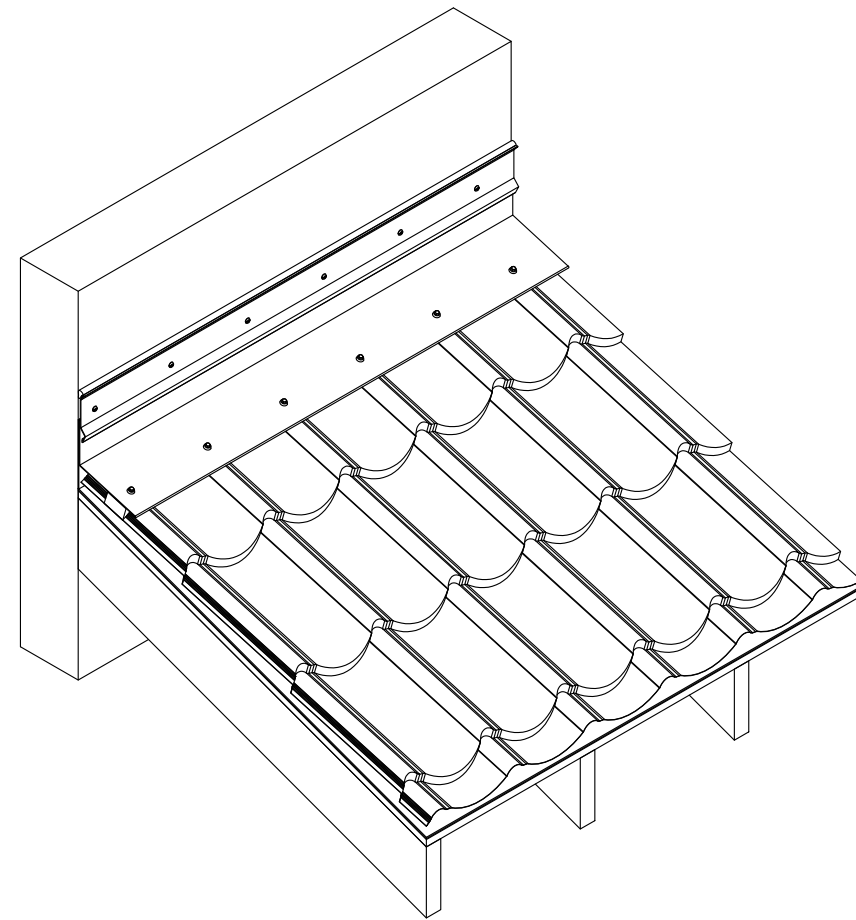

Counter Flashing Section
Scale 3"=1'

Isometric View

Outside Closure Foam

Counter Flashing

End Wall Trim Detail

942 Blanche Street
Jacksonville, FL 32204
(904)799-6499

This Page contains general application details.
Actual Installation may require additional items
based on good roofing practices

Description: Wave Tile
Counter Flashing Detail