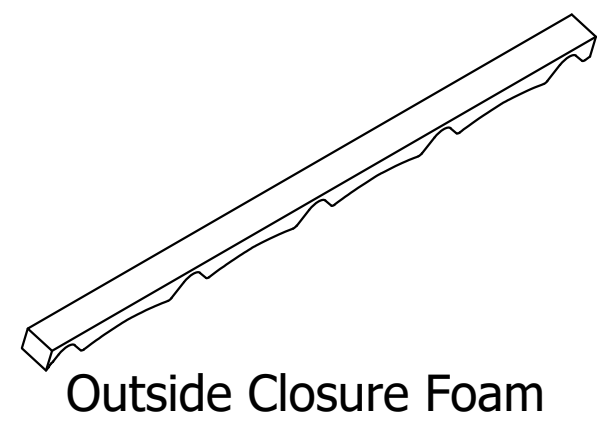

Isometric View

Outside Closure Foam

Step Ridge Cap Detail

942 Blanche Street
 Jacksonville, FL 32204
 (904)799-6499

This Page contains general application details.
 Actual Installation may require additional items
 based on good roofing practices

Description: Universal Tile
 Step Ridge Cap detail