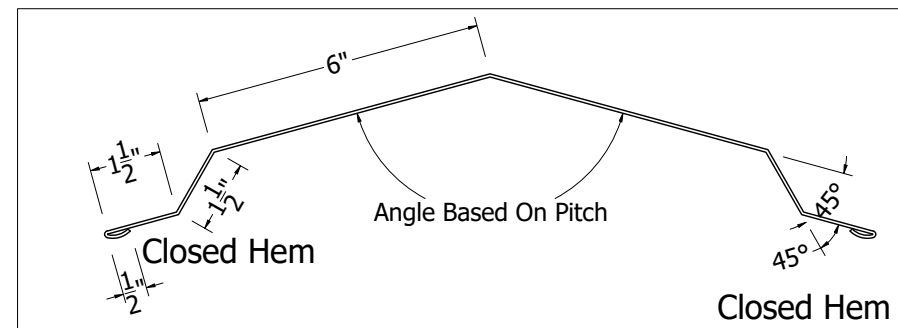

Isometric View

Outside Closure Foam

Step Ridge Cap Detail

942 Blanche Street
 Jacksonville, FL 32204
 (904)799-6499

This Page contains general application details.
 Actual Installation may require additional items
 based on good roofing practices

Description: Universal Tile
 Step Ridge Cap detail