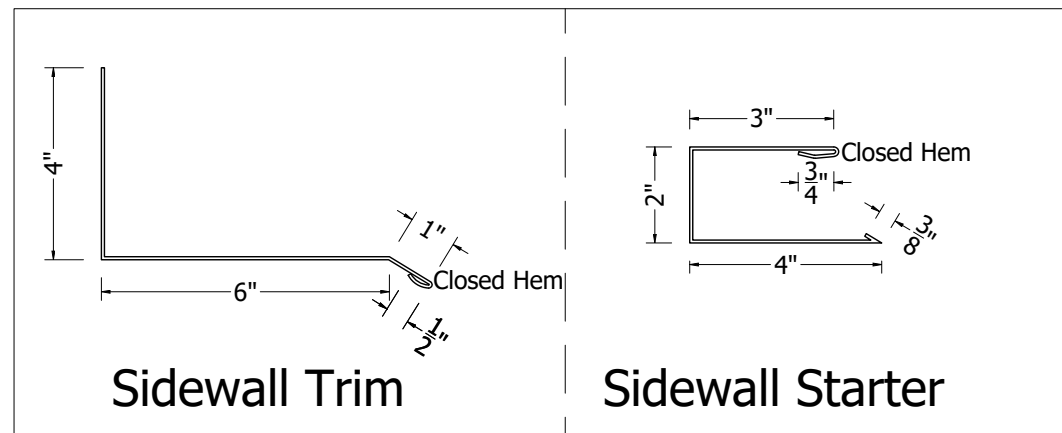

Sidewall Trim Section
Scale 3"=1'

Isometric View

942 Blanche Street
Jacksonville, FL 32204
(904)799-6499

This Page contains general application details.
Actual Installation may require additional items
based on good roofing practices

Description: Universal Tile
Sidewall Trim Detail