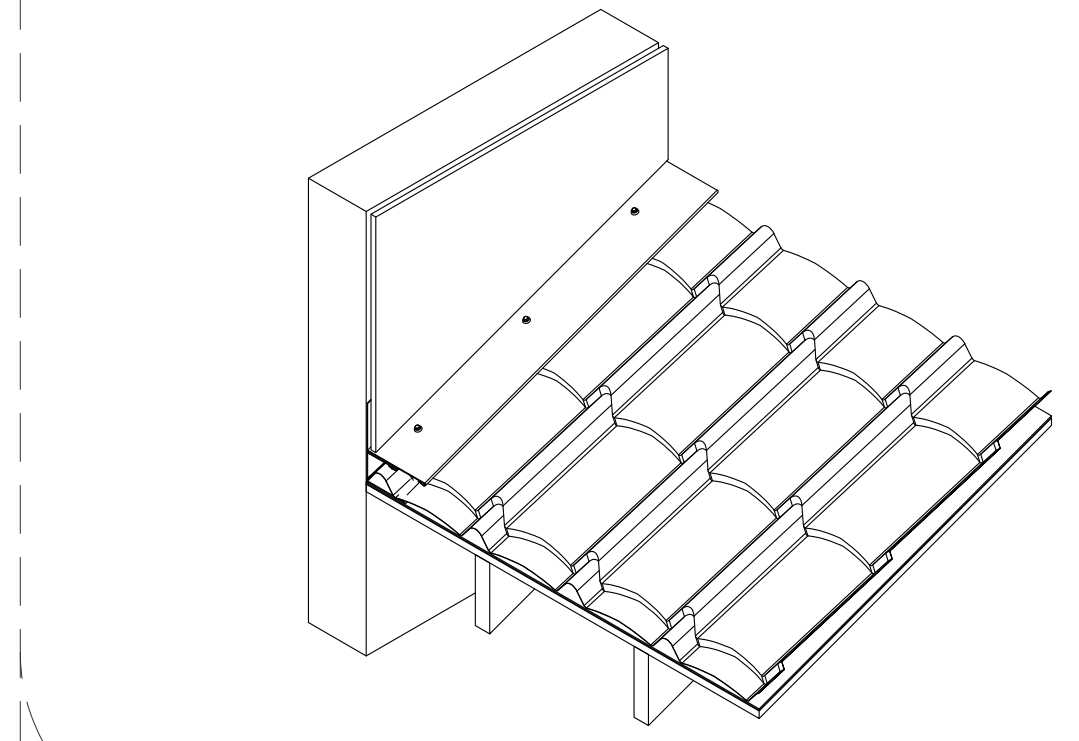

Sidewall Trim Section
Scale 3"=1'

Isometric View

942 Blanche Street
Jacksonville, FL 32204
(904)799-6499

This Page contains general application details.
Actual Installation may require additional items
based on good roofing practices

Description: Universal Tile
Sidewall Trim Detail