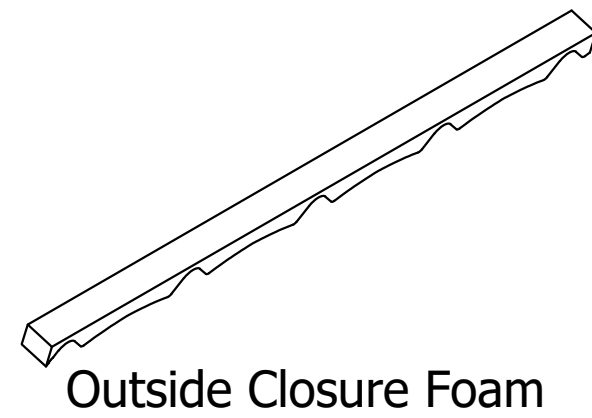

Isometric View

Outside Closure Foam

Rolled Ridge Cap Detail

942 Blanche Street
 Jacksonville, FL 32204
 (904)799-6499

This Page contains general application details.
 Actual Installation may require additional items
 based on good roofing practices

Description: Universal Tile
 Rolled Ridge Cap Detail