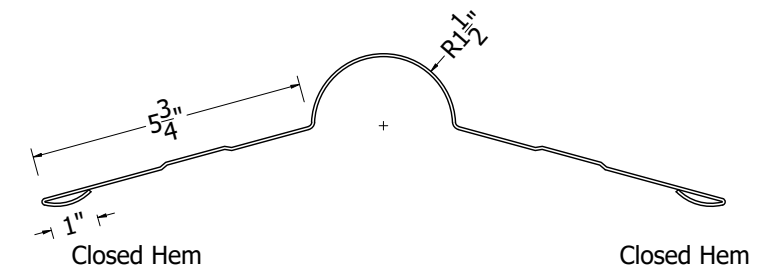

Isometric View

Outside Closure Foam

Rolled Ridge Cap Detail

942 Blanche Street
 Jacksonville, FL 32204
 (904)799-6499

This Page contains general application details.
 Actual Installation may require additional items
 based on good roofing practices

Description: Universal Tile
 Rolled Ridge Cap Detail