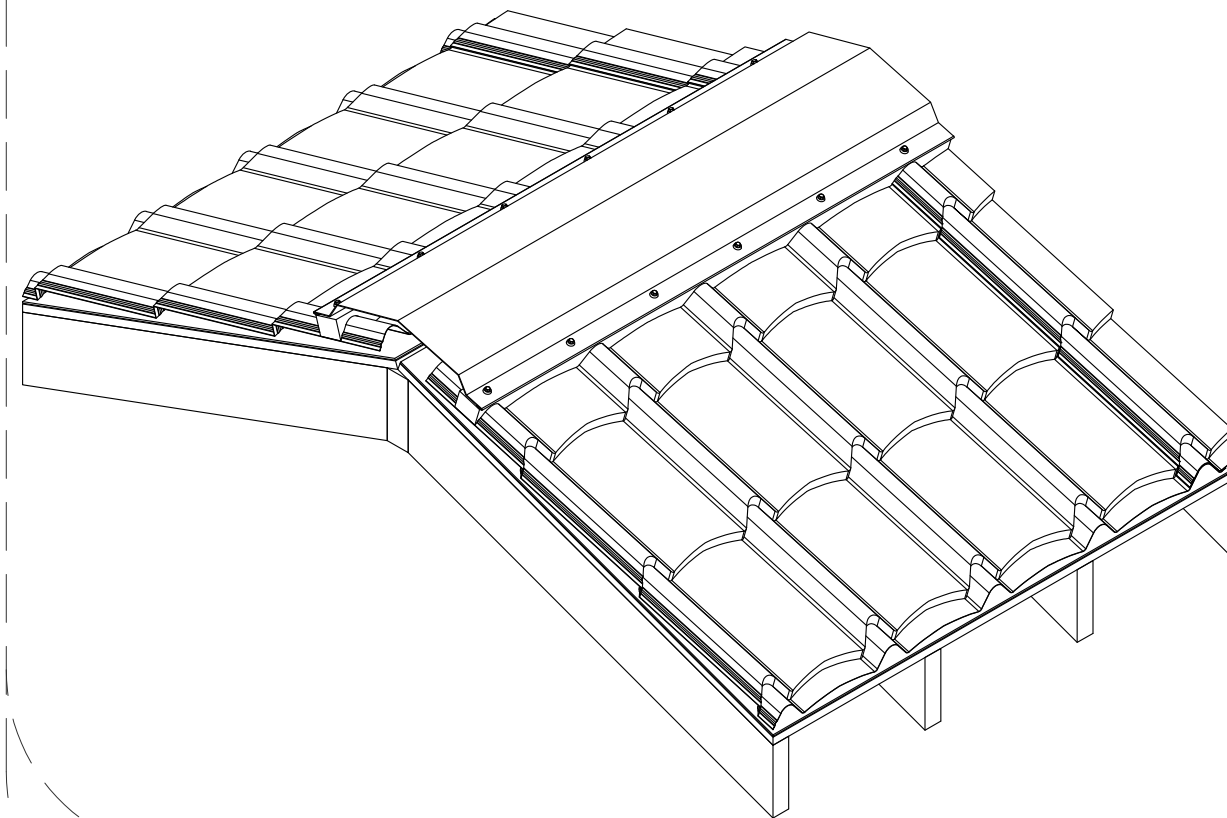

Roof Ridge Section
Scale 3"=1'

Isometric View

Formed Ridge Cap Detail

EZ Vent-N-Closure

Step Ridge Cap Detail

942 Blanche Street
Jacksonville, FL 32204
(904)799-6499

This Page contains general application details.
Actual Installation may require additional items
based on good roofing practices

Description: Universal Tile
Ridge Ventilation