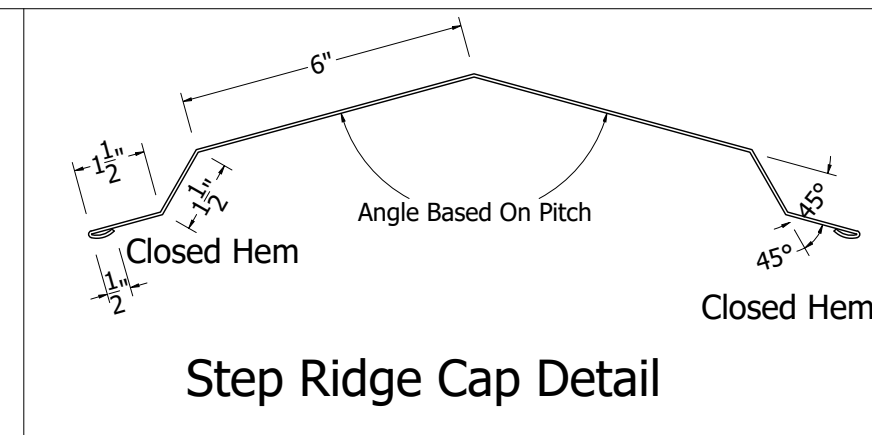

Roof Ridge Section
Scale 3"=1'

Isometric View

Formed Ridge Cap Detail

EZ Vent-N-Closure

Step Ridge Cap Detail

942 Blanche Street
Jacksonville, FL 32204
(904)799-6499

This Page contains general application details.
Actual Installation may require additional items
based on good roofing practices

Description: Universal Tile
Ridge Ventilation