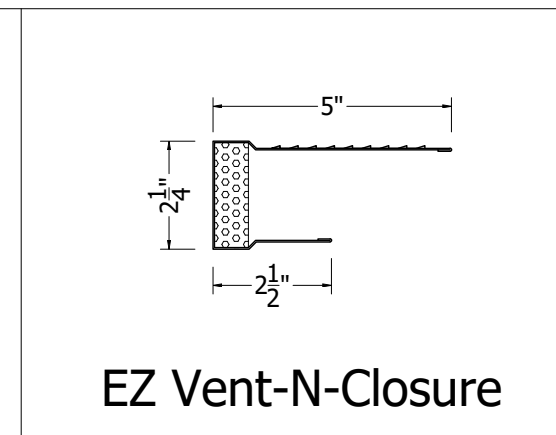

Roof Ridge Section
Scale 3"=1'

Isometric View

Formed Ridge Cap Detail

EZ Vent-N-Closure

Step Ridge Cap Detail

942 Blanche Street
Jacksonville, FL 32204
(904)799-6499

This Page contains general application details.
Actual Installation may require additional items
based on good roofing practices