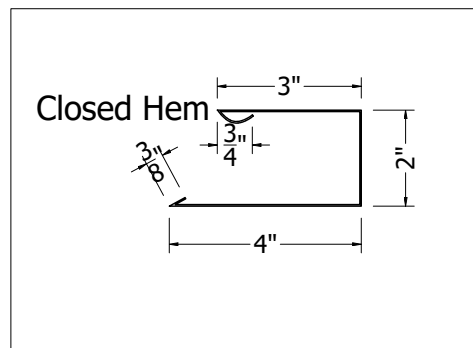

Isometric View

Rake Trim W/ Starter Section
Scale 3"=1'

Rake Starter

Rake Trim Detail

942 Blanche Street
Jacksonville, FL 32204
(904)799-6499

This Page contains general application details.
Actual Installation may require additional items
based on good roofing practices