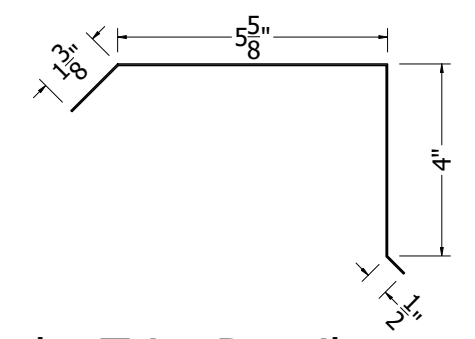

Isometric View

Rake Trim W/ Starter Section
Scale 3"=1'

Rake Starter

Rake Trim Detail

942 Blanche Street
Jacksonville, FL 32204
(904)799-6499

This Page contains general application details.
Actual Installation may require additional items
based on good roofing practices