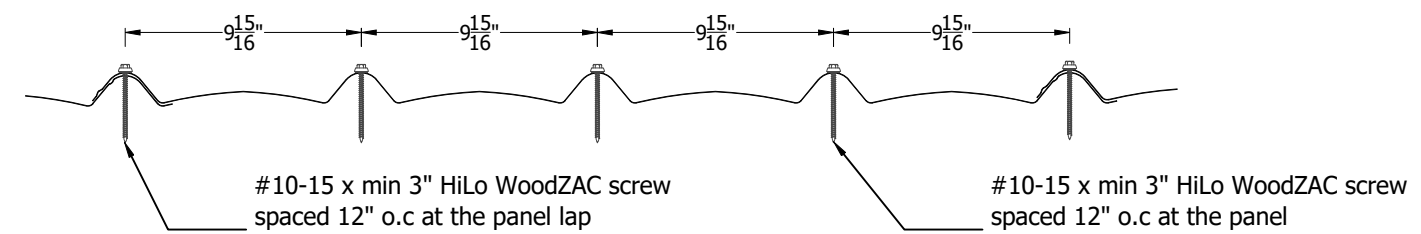

Fastening Pattern For HVHZ Construction

942 Blanche Street
Jacksonville, FL 32204
(904)799-6499

This Page contains general application details.
Actual Installation may require additional items
based on good roofing practices

Description: Universal Tile
Panel Screw Information