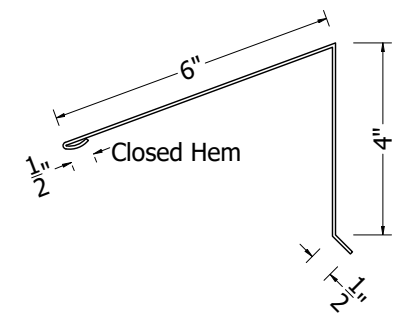

High Eave Trim Section
Scale 3"=1'

High Eave Trim Detail

942 Blanche Street
Jacksonville, FL 32204
(904)799-6499

This Page contains general application details.
Actual Installation may require additional items
based on good roofing practices

Description: Universal Tile
High Eave Trim Flashing