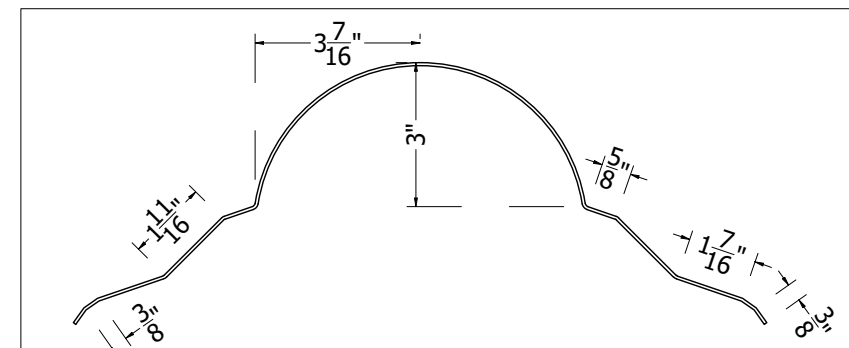

Isometric View

Formed Ridge Cap Detail

942 Blanche Street
Jacksonville, FL 32204
(904)799-6499

This Page contains general application details.
Actual Installation may require additional items
based on good roofing practices

Description: Universal Tile
Formed Cap detail