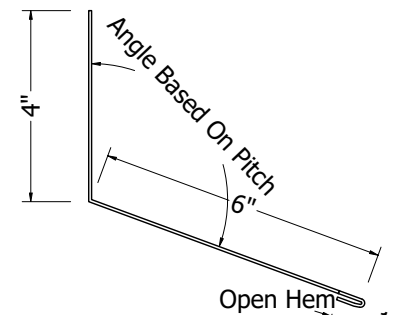

Isometric View

Outside Closure Foam

Reglet Flashing Detail  
Scale 3"=1'

Closed Hem

Reglet Flashing

Open Hem

End Wall Trim Detail

942 Blanche Street  
Jacksonville, FL 32204  
(904)799-6499

This Page contains general application details.  
Actual Installation may require additional items  
based on good roofing practices

Description: Universal Tile  
Endwall Reglet Flashing Detail