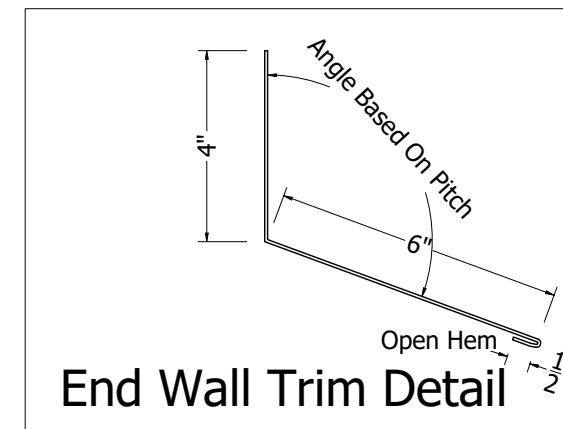

End Wall Section
Scale 3"=1'

Isometric View

Outside Closure Foam

End Wall Trim Detail

942 Blanche Street
Jacksonville, FL 32204
(904)799-6499

This Page contains general application details.
Actual Installation may require additional items
based on good roofing practices

Description: Universal Tile
End Wall Trim Flashing