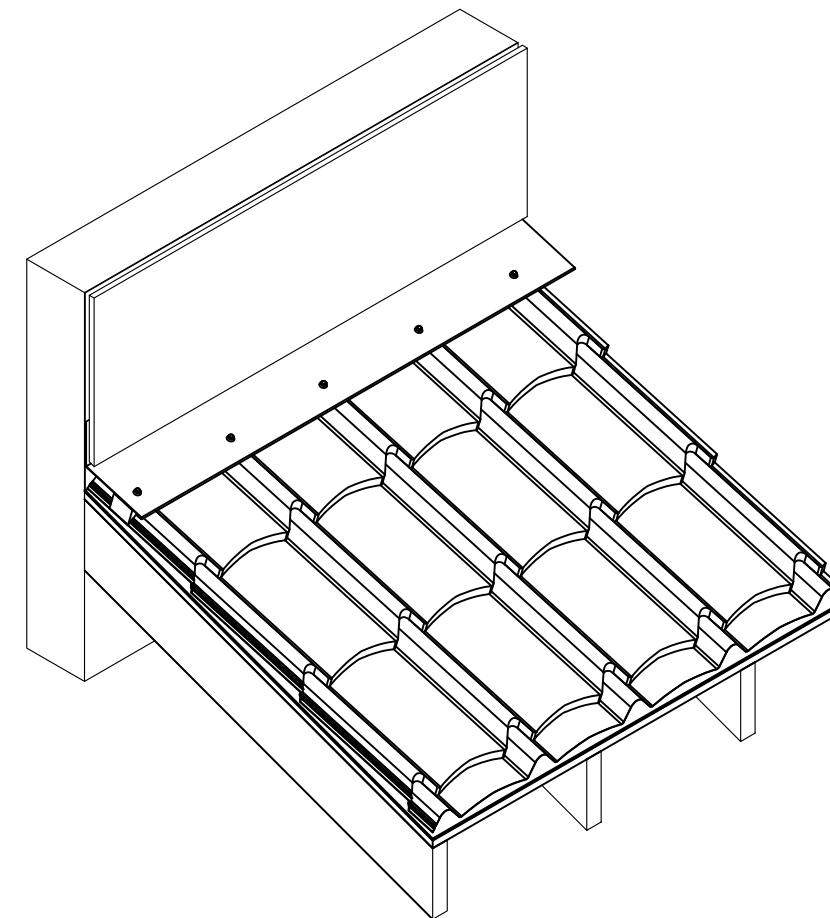

End Wall Section
Scale 3"=1'

Isometric View

Outside Closure Foam

End Wall Trim Detail

942 Blanche Street
Jacksonville, FL 32204
(904)799-6499

This Page contains general application details.
Actual Installation may require additional items
based on good roofing practices

Description: Universal Tile
End Wall Trim Flashing