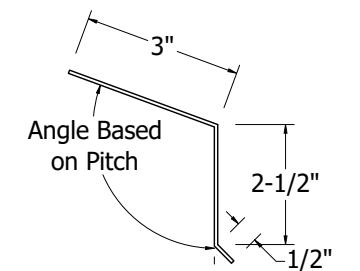

**Isometric View**

**Inside Closure Foam**

**Standard Eave Drip Detail**

942 Blanche Street  
 Jacksonville, FL 32204  
 (904)799-6499

This Page contains general application details.  
 Actual Installation may require additional items  
 based on good roofing practices