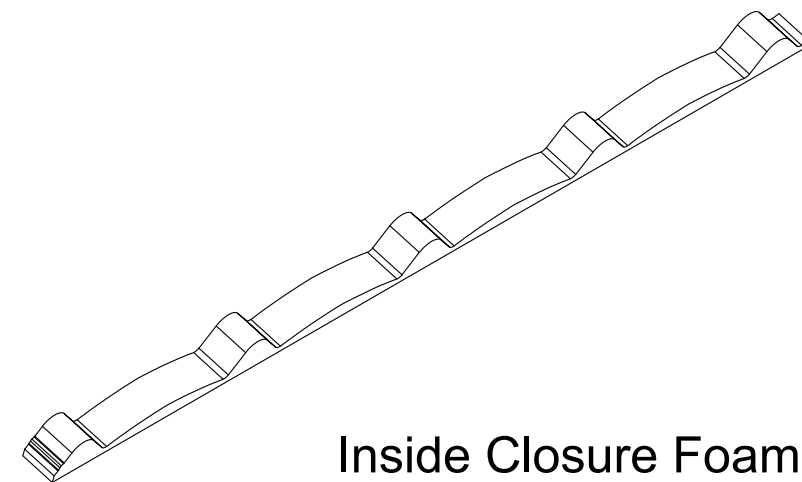

**Isometric View**

**Inside Closure Foam**

**Standard Eave Drip Detail**

942 Blanche Street  
 Jacksonville, FL 32204  
 (904)799-6499

This Page contains general application details.  
 Actual Installation may require additional items  
 based on good roofing practices

Description: Universal Tile  
 Eave Drip Detail