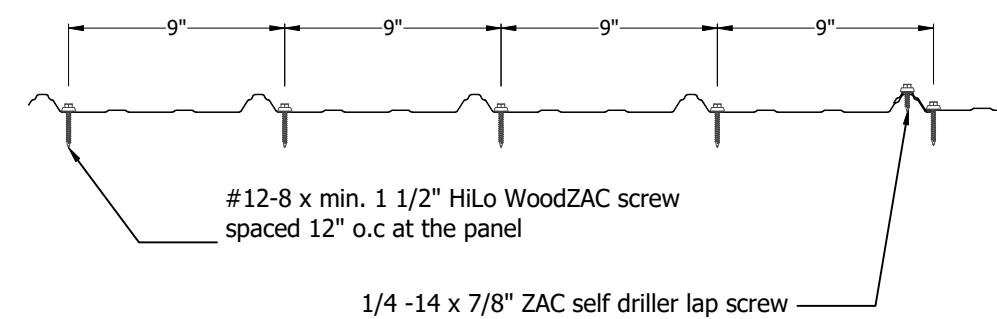

Fastening Pattern For Alternate

Fastening Pattern For Alternate

942 Blanche Street
 Jacksonville, FL 32204
 (904)799-6499

This Page contains general application details.
 Actual Installation may require additional items
 based on good roofing practices

Description: Tuff Rib
 Panel Screw Information