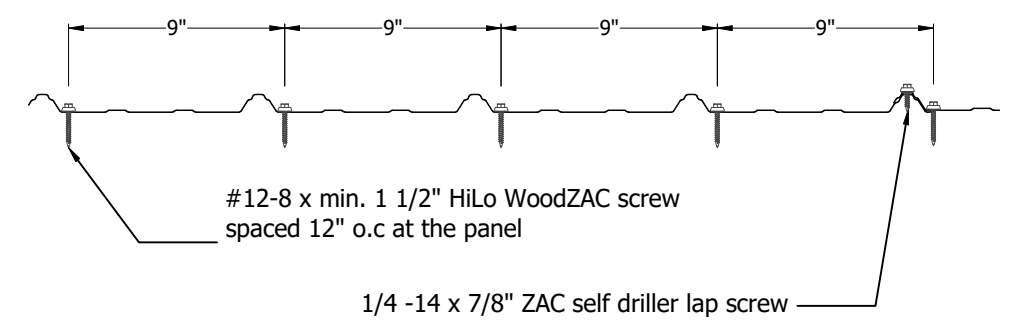

Fastening Pattern For Alternate

Fastening Pattern For Alternate

942 Blanche Street
 Jacksonville, FL 32204
 (904)799-6499

This Page contains general application details.
 Actual Installation may require additional items
 based on good roofing practices

Description: Tuff Rib
 Panel Screw Information