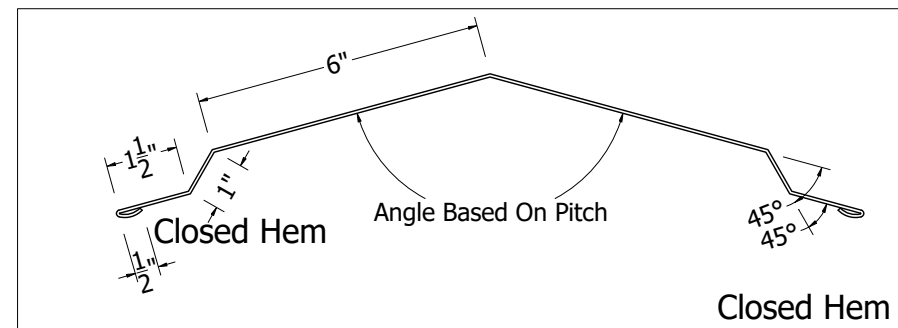

Isometric View

Step Ridge Cap Detail

942 Blanche Street
Jacksonville, FL 32204
(904)799-6499

This Page contains general application details.
Actual Installation may require additional items
based on good roofing practices

Description: Tuff Rib
Step Cap detail