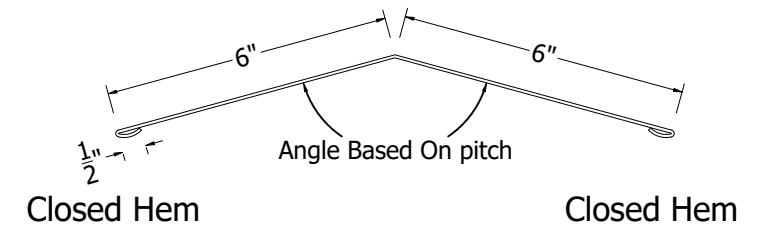

Isometric View

Standard Ridge Cap Detail

942 Blanche Street
Jacksonville, FL 32204
(904)799-6499

This Page contains general application details.
Actual Installation may require additional items
based on good roofing practices

Description: Tuff Rib
Standard Cap detail