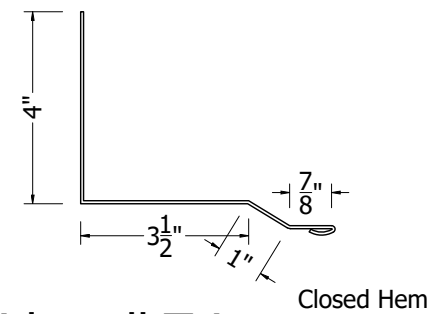

Sidewall Trim Section  
Scale 3"=1'

Isometric View

Sidewall Trim

942 Blanche Street  
Jacksonville, FL 32204  
(904)799-6499

This Page contains general application details.  
Actual Installation may require additional items  
based on good roofing practices

Description: Tuff Rib  
Sidewall Trim Detail