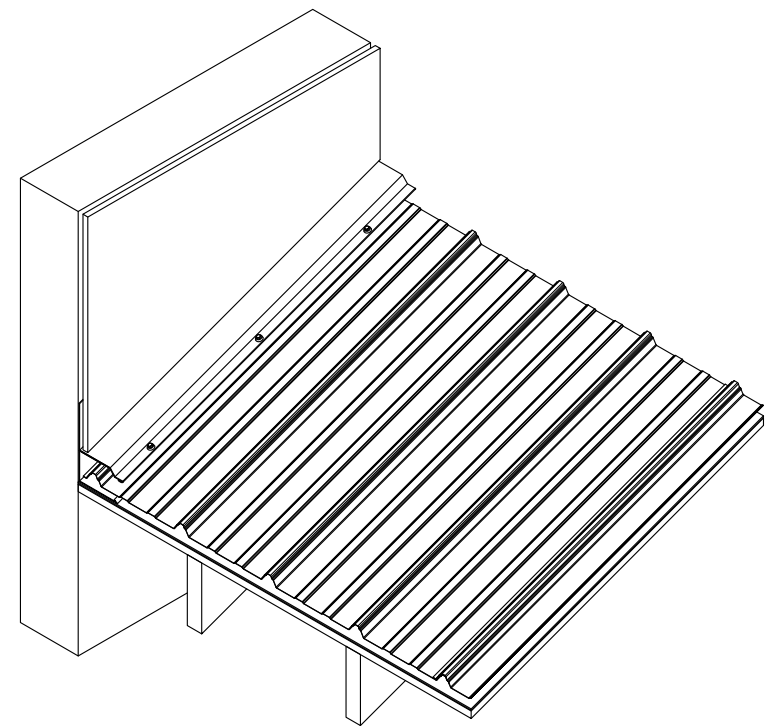

Sidewall Trim Section  
Scale 3"=1'

Isometric View

Sidewall Trim

942 Blanche Street  
Jacksonville, FL 32204  
(904)799-6499

This Page contains general application details.  
Actual Installation may require additional items  
based on good roofing practices

Description: Tuff Rib  
Sidewall Trim Detail