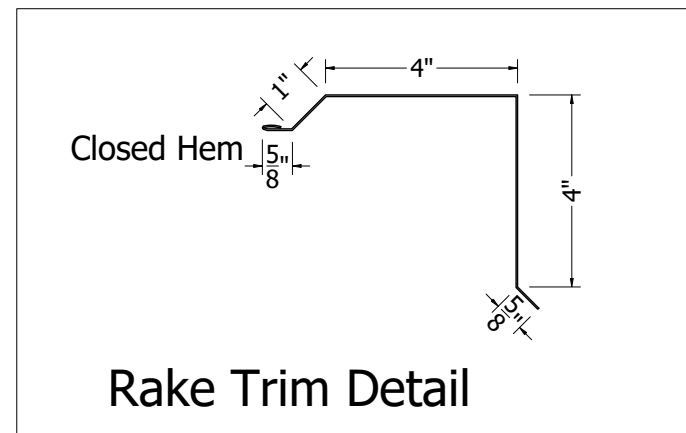

Isometric View

Rake Trim W/ Starter Section
Scale 3"=1'

Rake Trim Detail

942 Blanche Street
Jacksonville, FL 32204
(904)799-6499

This Page contains general application details.
Actual Installation may require additional items
based on good roofing practices

Description: Tuff Rib
Rake Trim W/ Starter Detail