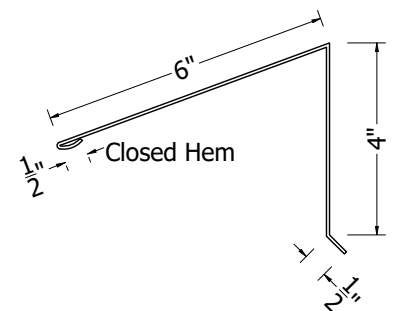

High Eave Trim Section
Scale 3"=1'

High Eave Trim Detail

942 Blanche Street
Jacksonville, FL 32204
(904)799-6499

This Page contains general application details.
Actual Installation may require additional items
based on good roofing practices

Description: Tuff Rib
High Eave Trim Flashing