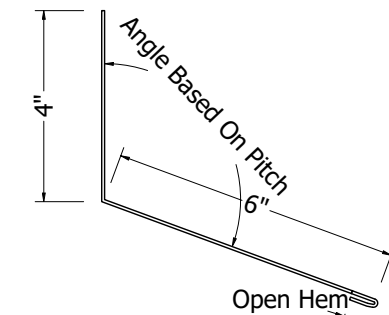

Isometric View

Outside Closure Foam

Reglet Flashing Detail
Scale 3"=1'

Closed Hem

Reglet Flashing

Open Hem

End Wall Trim Detail

942 Blanche Street
Jacksonville, FL 32204
(904)799-6499

This Page contains general application details.
Actual Installation may require additional items
based on good roofing practices

Description: Tuff Rib
Endwall Reglet Flashing Detail