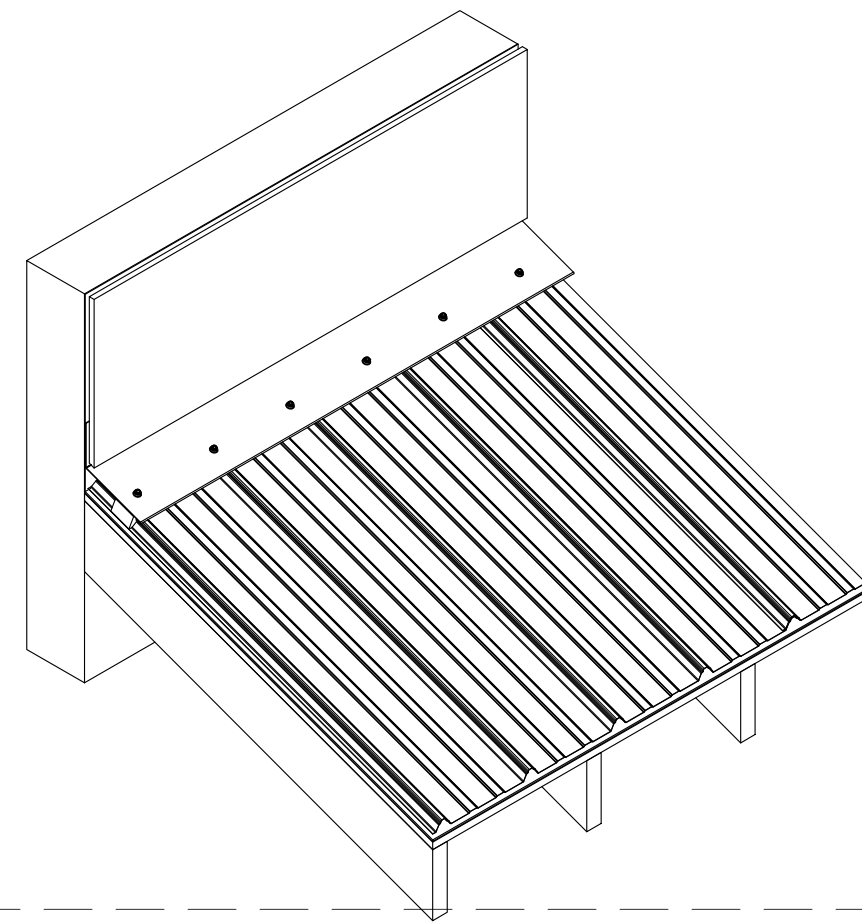

End Wall Section
Scale 3"=1'

Isometric View

Outside Closure Foam

End Wall Trim Detail

942 Blanche Street
Jacksonville, FL 32204
(904)799-6499

This Page contains general application details.
Actual Installation may require additional items
based on good roofing practices

Description: Tuff Rib
End Wall Trim Flashing