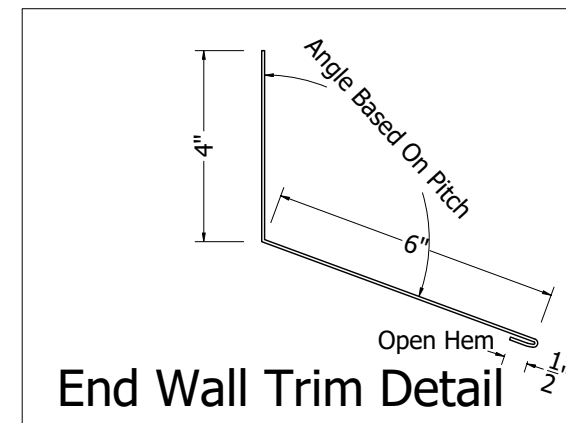

End Wall Section
Scale 3"=1'

Isometric View

Outside Closure Foam

End Wall Trim Detail

942 Blanche Street
Jacksonville, FL 32204
(904)799-6499

This Page contains general application details.
Actual Installation may require additional items
based on good roofing practices

Description: Tuff Rib
End Wall Trim Flashing