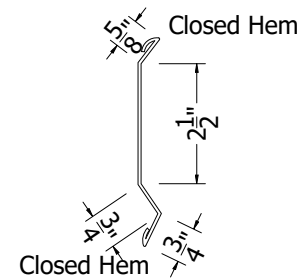

Counter Flashing Section
Scale 3"=1'

Isometric View

Outside Closure Foam

Counter Flashing

End Wall Trim Detail

942 Blanche Street
Jacksonville, FL 32204
(904)799-6499

This Page contains general application details.
Actual Installation may require additional items
based on good roofing practices

Description: Tuff Rib
Counter Flashing Detail