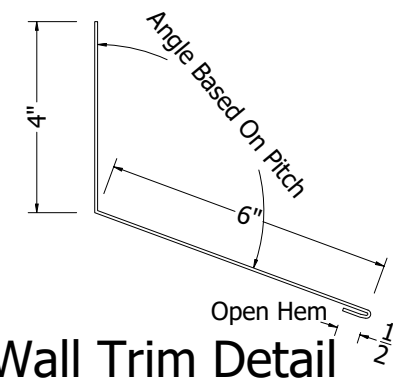

Counter Flashing Section
Scale 3"=1'

Isometric View

Outside Closure Foam

Counter Flashing

End Wall Trim Detail

942 Blanche Street
Jacksonville, FL 32204
(904)799-6499

This Page contains general application details.
Actual Installation may require additional items
based on good roofing practices

Description: Tuff Rib
Counter Flashing Detail