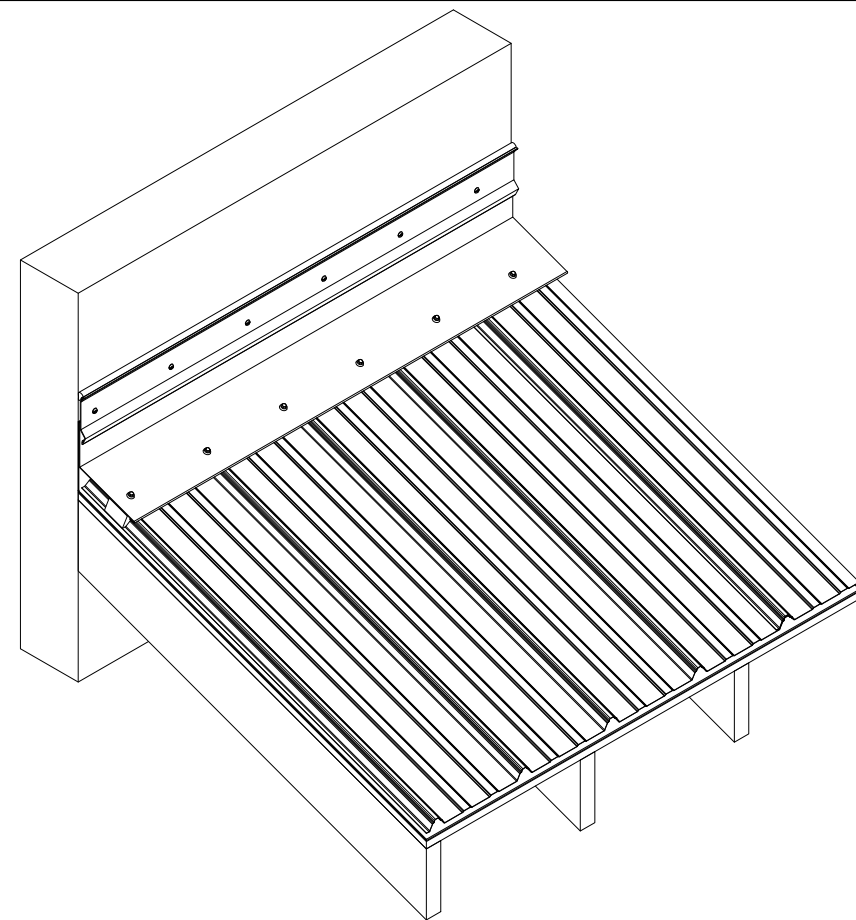

Counter Flashing Section
Scale 3"=1'

Isometric View

Outside Closure Foam

Counter Flashing

End Wall Trim Detail

942 Blanche Street
Jacksonville, FL 32204
(904)799-6499

This Page contains general application details.
Actual Installation may require additional items
based on good roofing practices

Description: Tuff Rib
Counter Flashing Detail