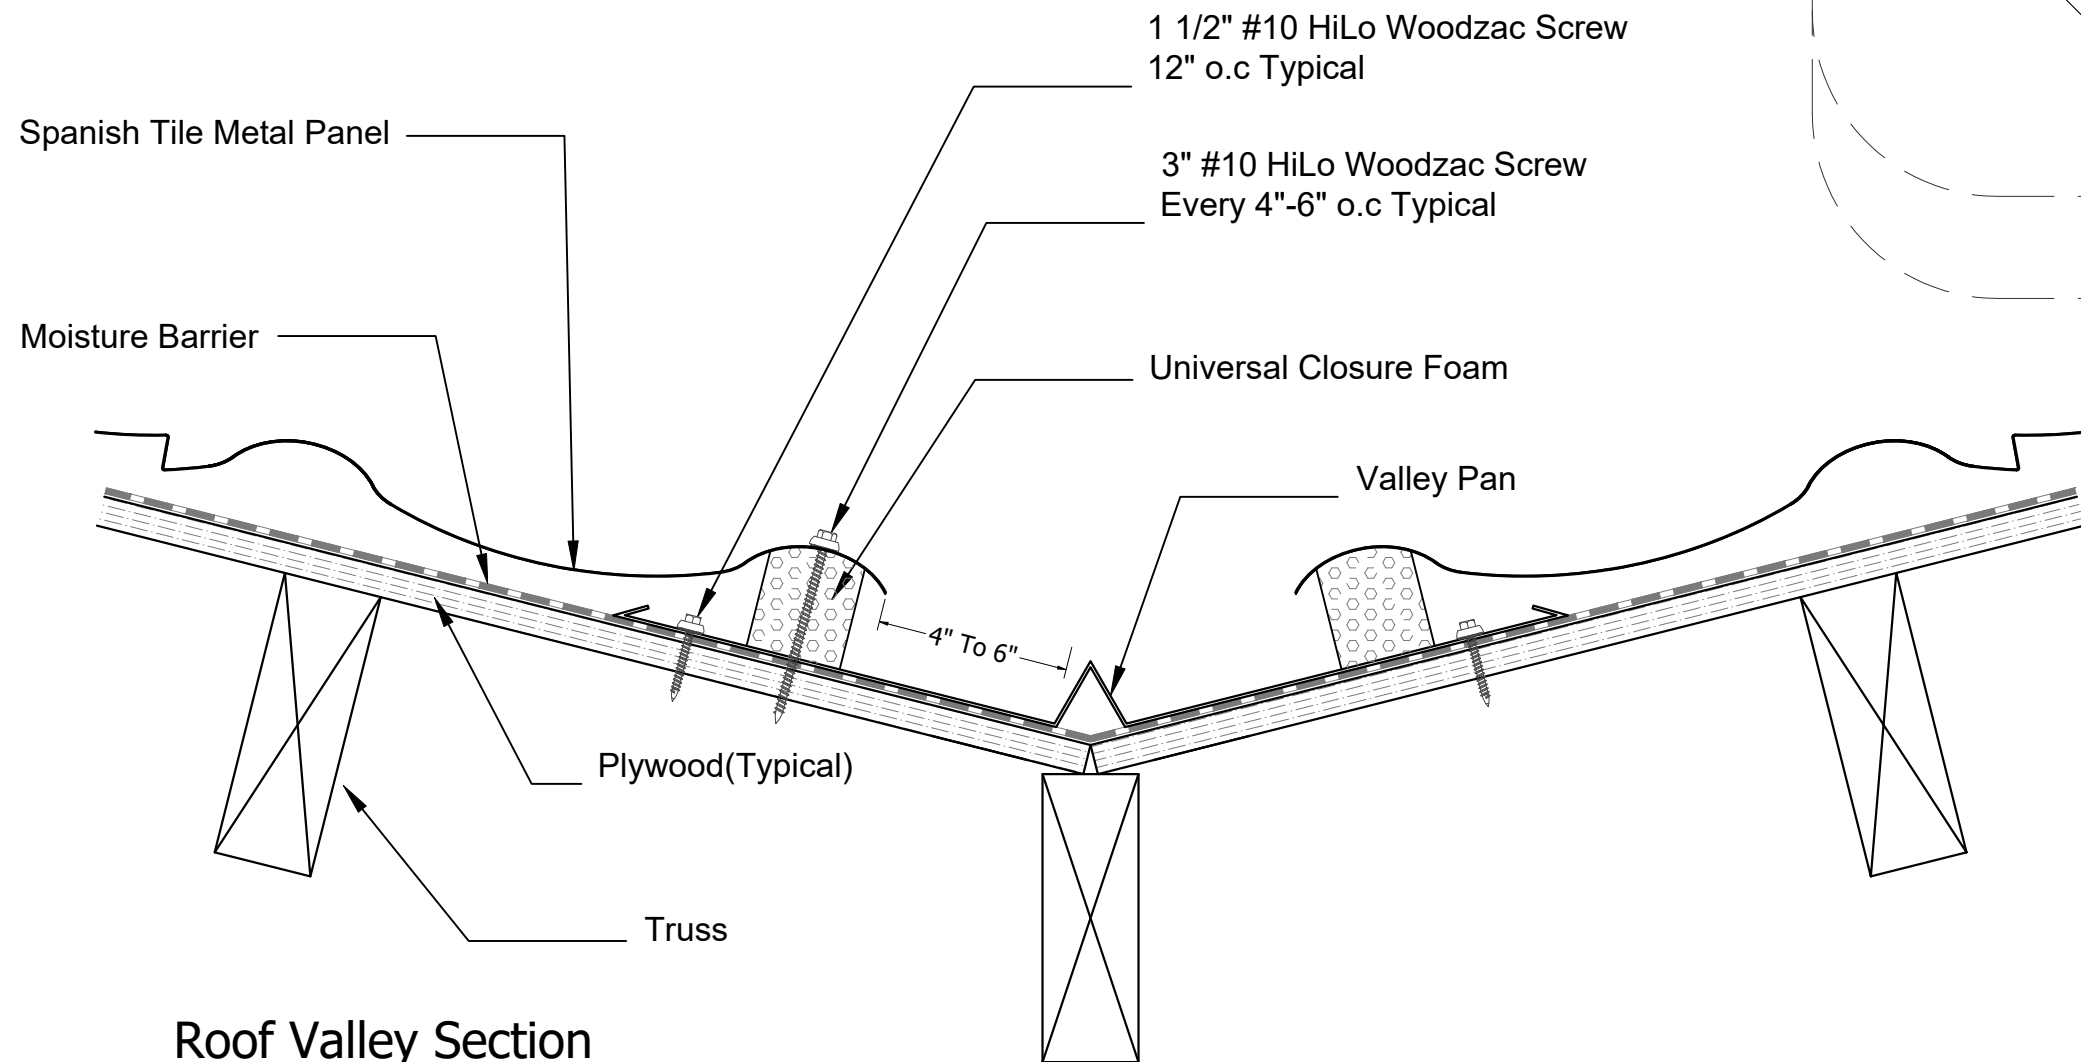

Isometric View

Roof Valley Section
Scale 1.5"=1'

942 Blanche Street
Jacksonville, FL 32204
(904)799-6499

This Page contains general application details.
Actual Installation may require additional items
based on good roofing practices

Description: Spanish Tile
Valley Flashing Detail