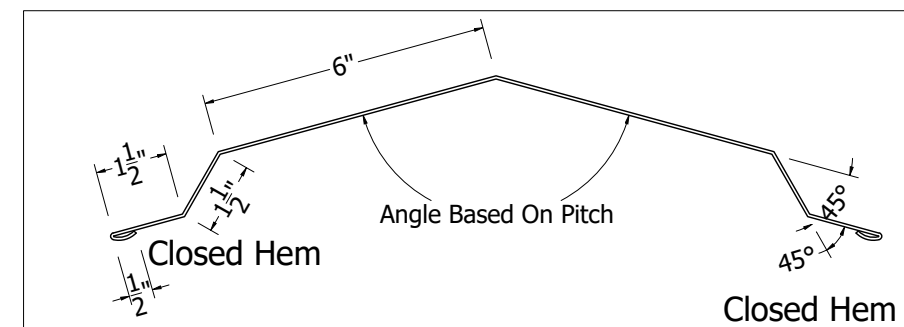

Isometric View

Outside Closure Foam

Step Ridge Cap Detail

942 Blanche Street
Jacksonville, FL 32204
(904)799-6499

This Page contains general application details.
Actual Installation may require additional items
based on good roofing practices

Description: Spanish Tile
Step Cap detail