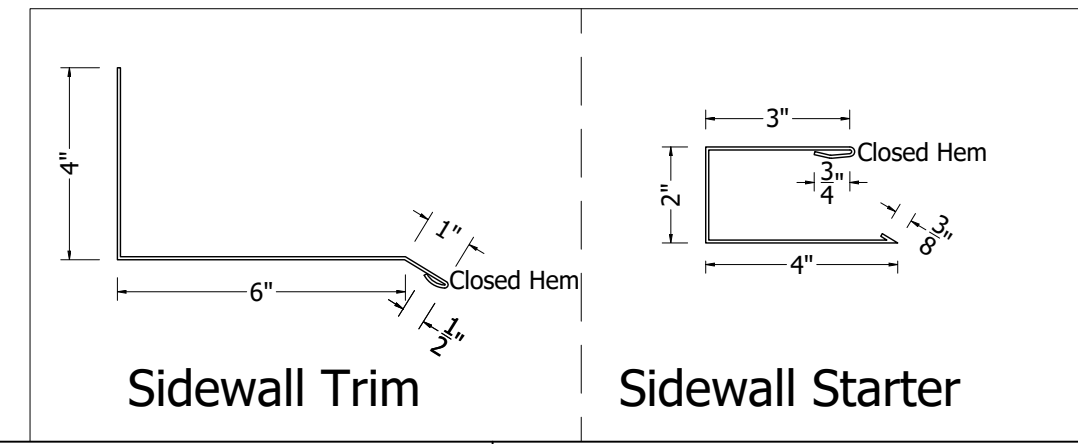

Sidewall Trim Section
Scale 3"=1'

Isometric View

Sidewall Trim

Sidewall Starter

942 Blanche Street
Jacksonville, FL 32204
(904)799-6499

This Page contains general application details.
Actual Installation may require additional items
based on good roofing practices

Description: Spanish Tile
Sidewall Trim Detail