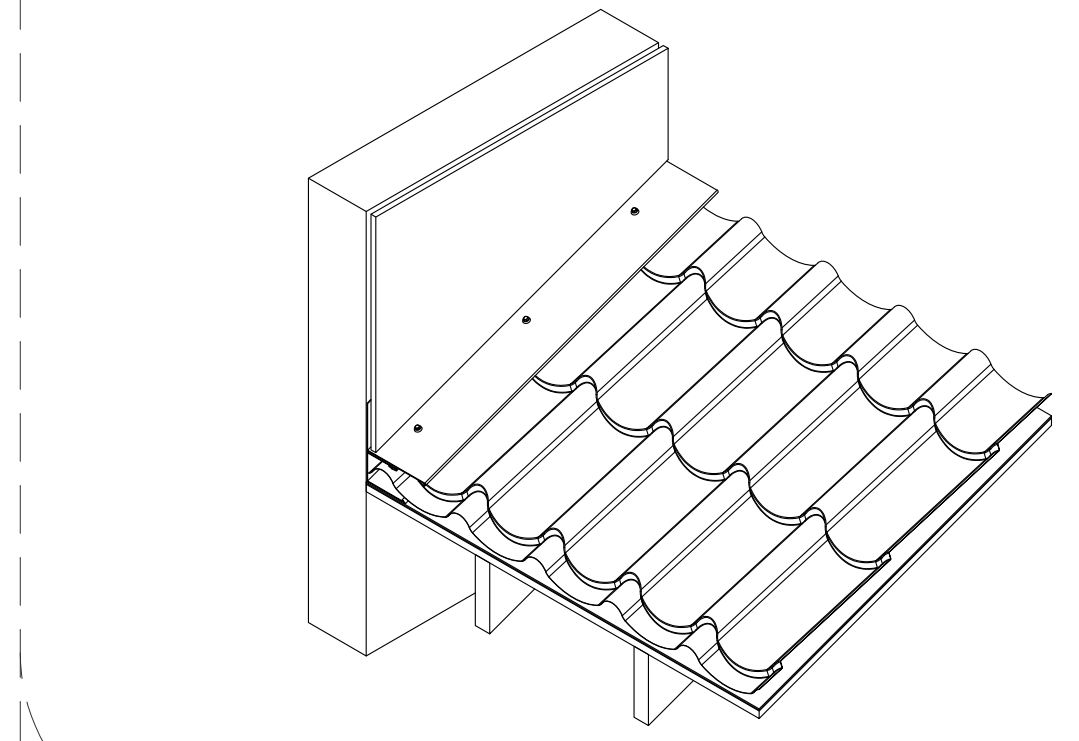

Sidewall Trim Section
Scale 3"=1'

Isometric View

Sidewall Trim

Sidewall Starter

942 Blanche Street
Jacksonville, FL 32204
(904)799-6499

This Page contains general application details.
Actual Installation may require additional items
based on good roofing practices

Description: Spanish Tile
Sidewall Trim Detail