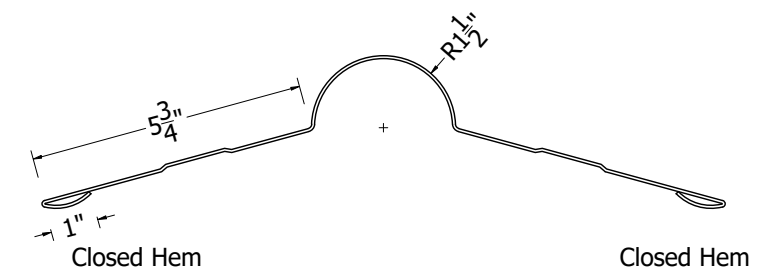

Isometric View

Outside Closure Foam

Rolled Ridge Cap Detail

942 Blanche Street
 Jacksonville, FL 32204
 (904)799-6499

This Page contains general application details.
 Actual Installation may require additional items
 based on good roofing practices

Description: Spanish Tile
 Rolled Ridge Cap Detail