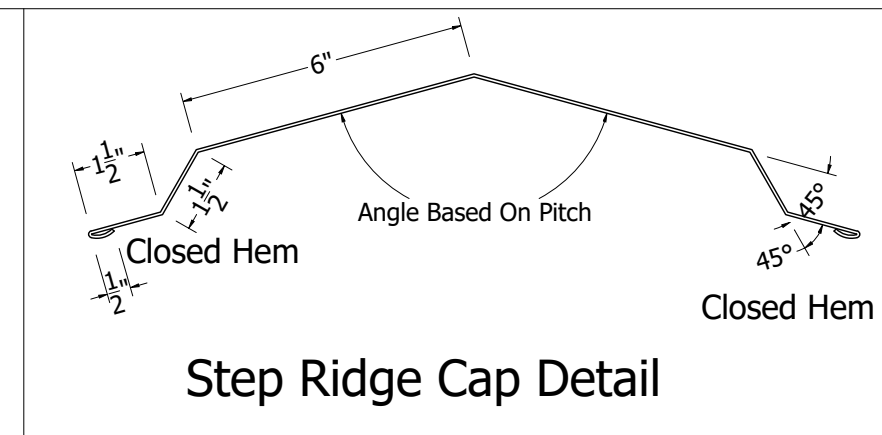

Roof Ridge Section
Scale 3"=1'

Isometric View

Formed Ridge Cap Detail

EZ Vent-N-Closure

Step Ridge Cap Detail

942 Blanche Street
Jacksonville, FL 32204
(904)799-6499

This Page contains general application details.
Actual Installation may require additional items
based on good roofing practices

Description: Spanish Tile
Ridge Ventilation