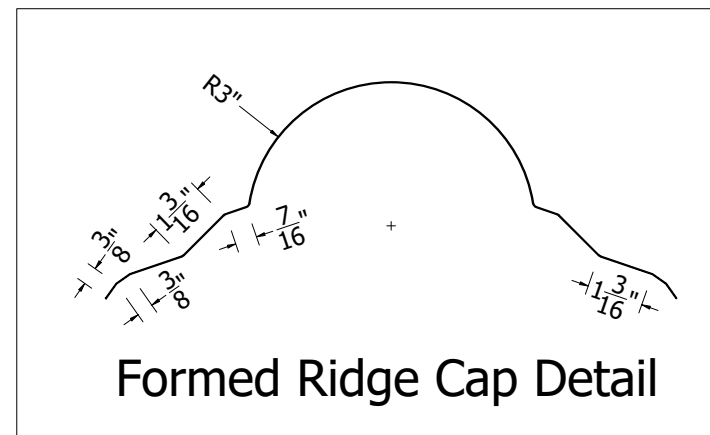

Roof Ridge Section
Scale 3"=1'

Isometric View

Formed Ridge Cap Detail

EZ Vent-N-Closure

Step Ridge Cap Detail

942 Blanche Street
Jacksonville, FL 32204
(904)799-6499

This Page contains general application details.
Actual Installation may require additional items
based on good roofing practices