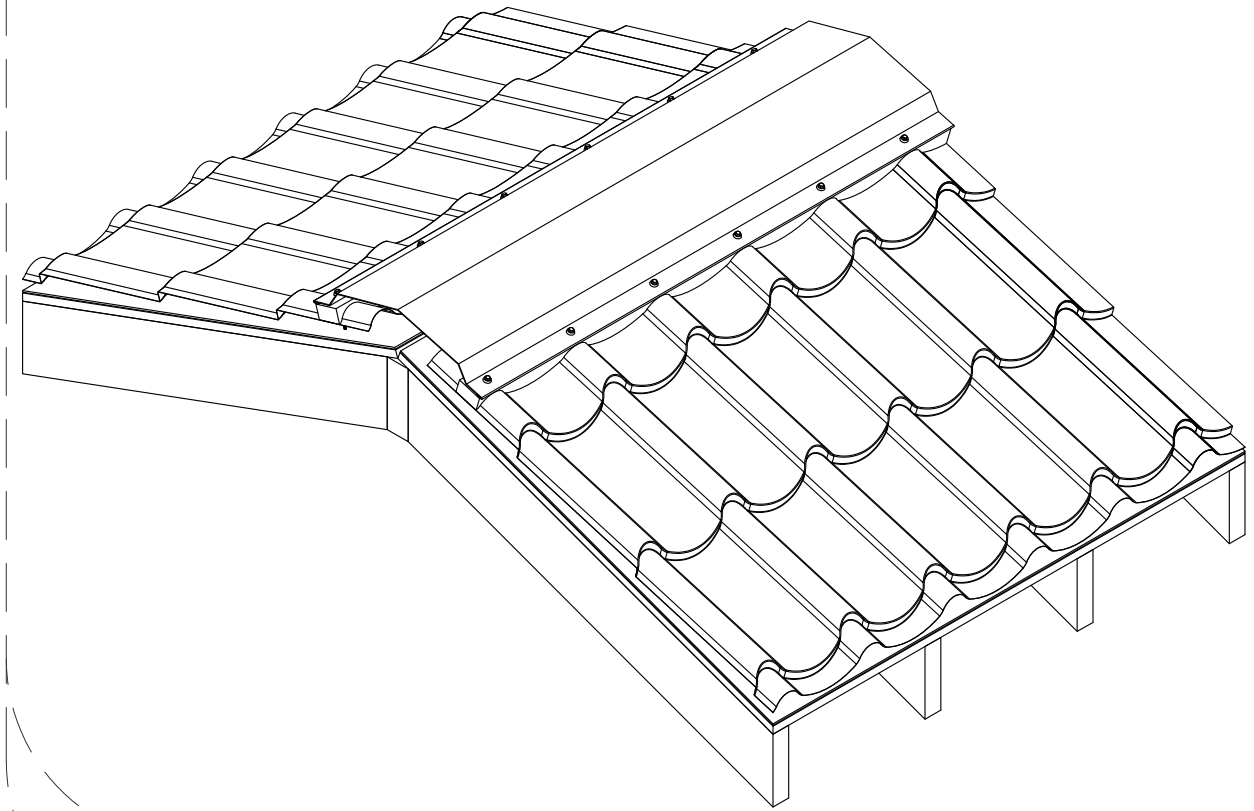

Roof Ridge Section
Scale 3"=1'

Isometric View

Formed Ridge Cap Detail

EZ Vent-N-Closure

Step Ridge Cap Detail

942 Blanche Street
Jacksonville, FL 32204
(904)799-6499

This Page contains general application details.
Actual Installation may require additional items
based on good roofing practices

Description: Spanish Tile
Ridge Ventilation