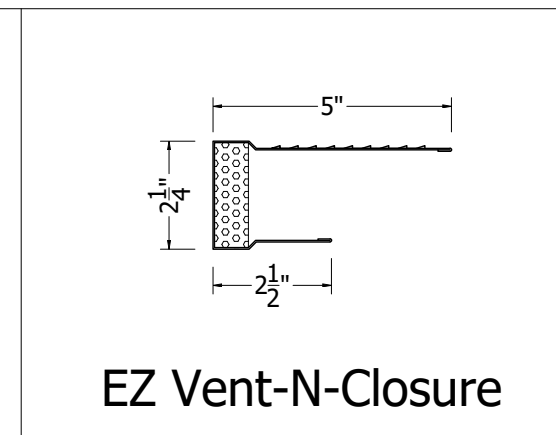

Roof Ridge Section
Scale 3"=1'

Isometric View

Formed Ridge Cap Detail

EZ Vent-N-Closure

Step Ridge Cap Detail

942 Blanche Street
Jacksonville, FL 32204
(904)799-6499

This Page contains general application details.
Actual Installation may require additional items
based on good roofing practices

Description: Spanish Tile
Ridge Ventilation