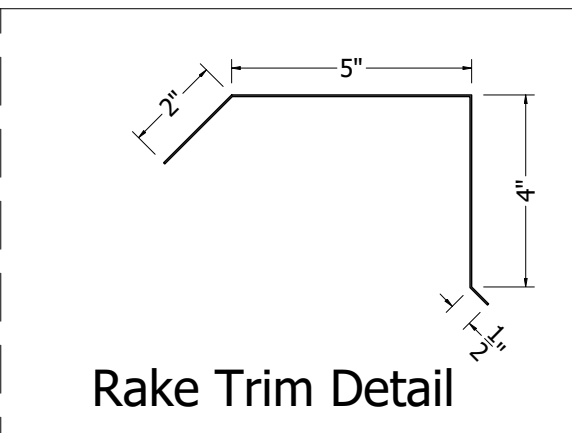

Isometric View

Rake Trim W/ Starter Section  
Scale 3"=1'

Rake Starter

Rake Trim Detail

942 Blanche Street  
Jacksonville, FL 32204  
(904)799-6499

This Page contains general application details.  
Actual Installation may require additional items  
based on good roofing practices

Description: Spanish Tile  
Rake Trim W/ Starter Detail