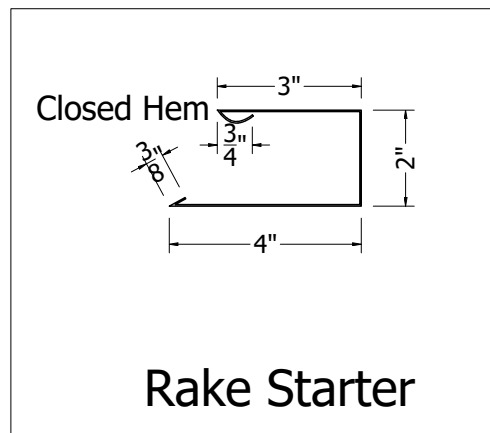

Isometric View

Rake Trim W/ Starter Section  
Scale 3"=1'

Rake Starter

Rake Trim Detail

942 Blanche Street  
Jacksonville, FL 32204  
(904)799-6499

This Page contains general application details.  
Actual Installation may require additional items  
based on good roofing practices

Description: Spanish Tile  
Rake Trim W/ Starter Detail