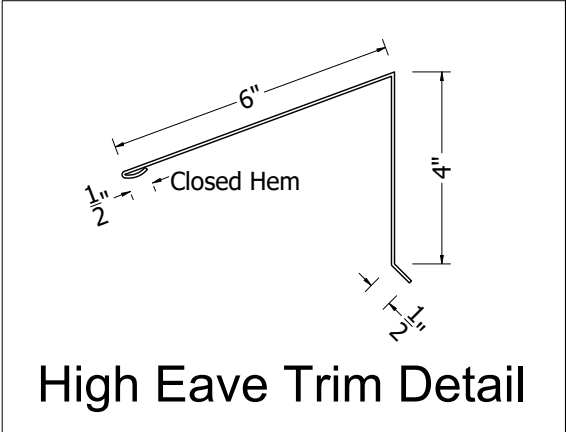

High Eave Trim Section
Scale 3"=1'

High Eave Trim Detail

942 Blanche Street
Jacksonville, FL 32204
(904)799-6499

This Page contains general application details.
Actual Installation may require additional items
based on good roofing practices

Description: Spanish Tile
High Eave Trim Flashing