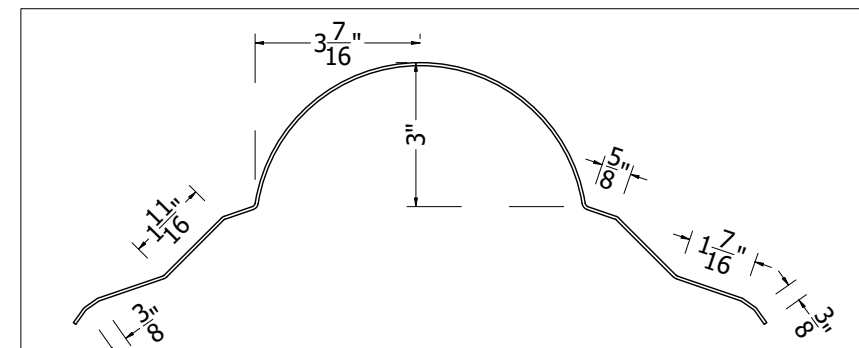

Roof Ridge Section
Scale 3"=1'

Isometric View

Outside Closure Foam

Formed Ridge Cap Detail

942 Blanche Street
Jacksonville, FL 32204
(904)799-6499

This Page contains general application details.
Actual Installation may require additional items
based on good roofing practices

Description: Spanish Tile
Formed Cap detail