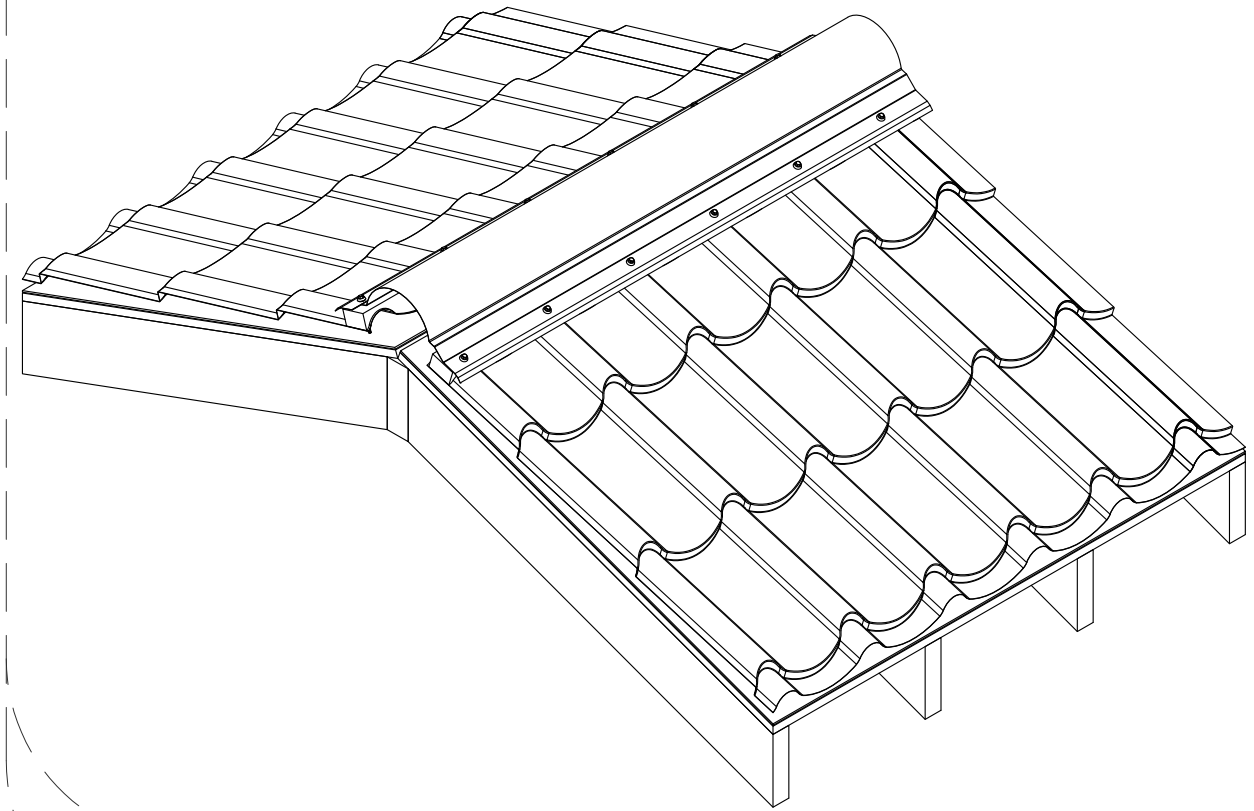

Roof Ridge Section
Scale 3"=1'

Isometric View

Outside Closure Foam

Formed Ridge Cap Detail

942 Blanche Street
Jacksonville, FL 32204
(904)799-6499

This Page contains general application details.
Actual Installation may require additional items
based on good roofing practices

Description: Spanish Tile
Formed Cap detail