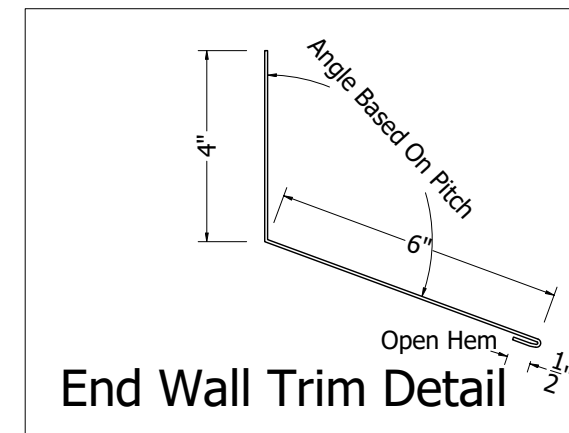

End Wall Section  
Scale 3"=1'

Isometric View

Outside Closure Foam

End Wall Trim Detail

942 Blanche Street  
Jacksonville, FL 32204  
(904)799-6499

This Page contains general application details.  
Actual Installation may require additional items  
based on good roofing practices

Description: Spanish Tile  
End Wall Trim Flashing