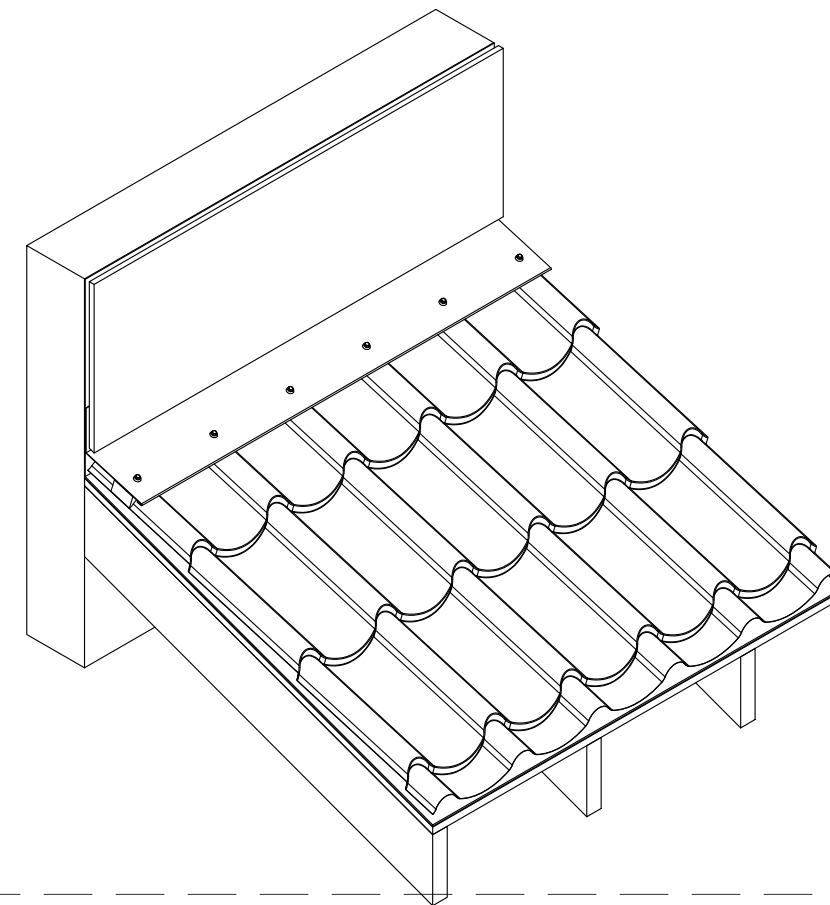

End Wall Section  
Scale 3"=1'

Isometric View

Outside Closure Foam

End Wall Trim Detail

942 Blanche Street  
Jacksonville, FL 32204  
(904)799-6499

This Page contains general application details.  
Actual Installation may require additional items  
based on good roofing practices

Description: Spanish Tile  
End Wall Trim Flashing