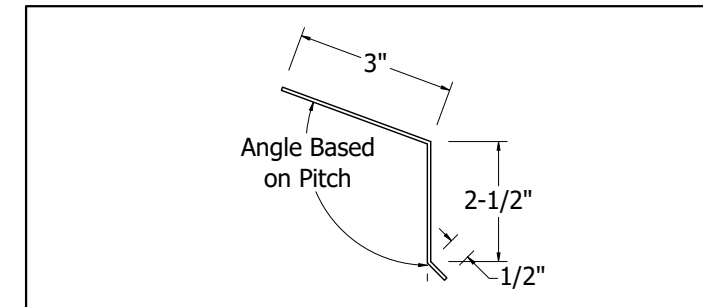

Isometric View

Inside Closure Foam

Standard Eave Drip Detail

942 Blanche Street  
Jacksonville, FL 32204  
(904)799-6499

This Page contains general application details.  
Actual Installation may require additional items  
based on good roofing practices

Description: Spanish Tile  
Eave Drip Detail