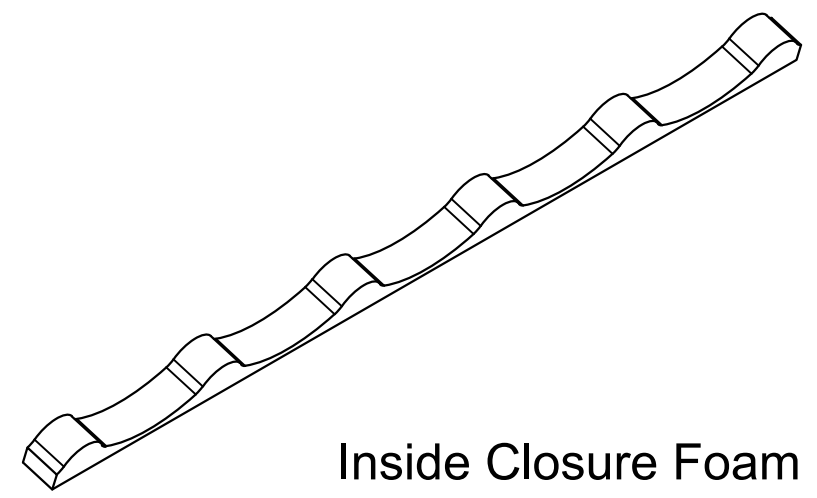

Isometric View

Inside Closure Foam

Standard Eave Drip Detail

942 Blanche Street  
Jacksonville, FL 32204  
(904)799-6499

This Page contains general application details.  
Actual Installation may require additional items  
based on good roofing practices

Description: Spanish Tile  
Eave Drip Detail